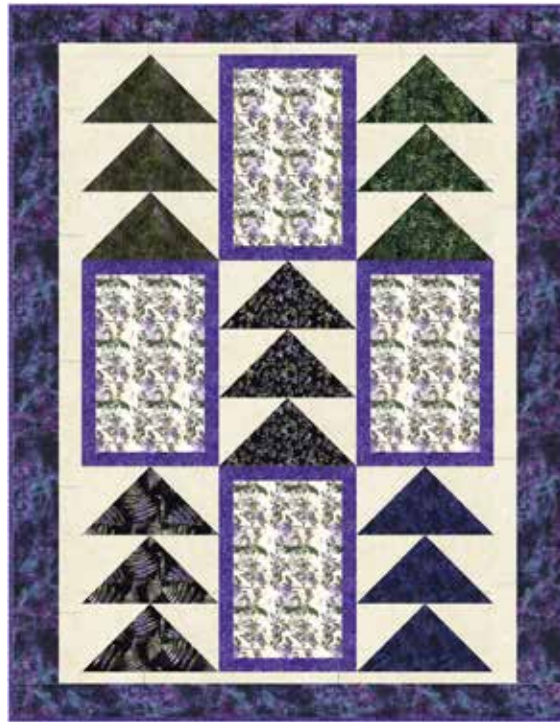

CONFIDENT BEGINNER | 1 DAY CLASS

PEKING DUCK & SIERRA SNOW

Finished Peking Duck: 48" x 62"
Finished Sierra Snow: 45" x 51"

Quilt designs by Villa Rosa Designs, featuring Hoffman Bali Batiks, the Meadow Lane collection.

Enjoy a fresh meadow palette bringing lush greens and purples to life!

PEKING DUCK

SIERRA SNOW

Y2669 701-
Deep Amethyst

Y2670 235-Agate

Y2673 225-Rosemary

Y2677 170-Meadow

Y2677 701-Deep Amethyst

Y2680 120-Hyacinth

Y2682 170-Meadow

Y2683 235-Agate

844 394-Merlot

885 40-Iris

1895 265-Oyster

1895 565-Savannah

1895 564-Tupelo

PURCHASE PATTERNS

VillaRosaDesigns.com

Villa Rosa Designs

Peking Duck (PD):
48" x 62"

Sierra Snow (SS): 45" x 51"

FABRICS	PD 1 kit	SS 1 kit	FABRICS	PD 1 kit	SS 1 kit
Y2669 701-Deep Amethyst	1 F8	—	Y2683 235-Agate	—	1/2 Yard
Y2670 235-Agate	1 F8	1/2 Yard	844 394-Merlot	3/4 Yard	—
Y2673 225-Rosemary	1 F8	1/2 Yard	885 40-Iris	1/2 Yard*	—
Y2677 170-Meadow	—	1/2 Yard	1895 265-Oyster	1 Yard	1/2 Yard
Y2677 701-Deep Amethyst	1 F8	1/2 Yard*	1895 564-Tupelo	—	1/2 Yard
Y2680 120-Hyacinth	1/2 Yard	—	1895 565-Savannah	1/3 Yard	—
Y2682 170-Meadow	1 F8	—			