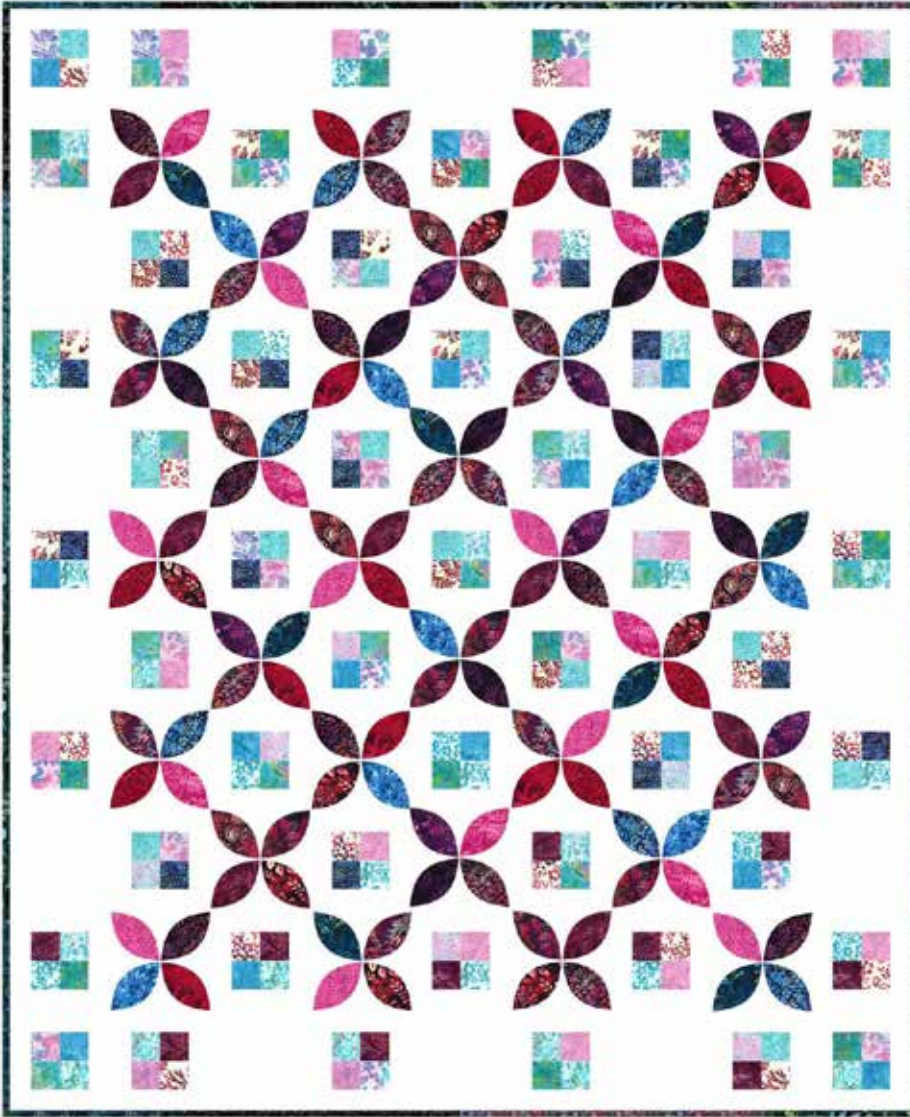

PETAL POP

Finished Quilt: 63" x 77"

Quilt design by The Gourmet Quilter, featuring a Hoffman Bali Pop-Punch (40) 2 1/2" strips.

Hop right to it with these sweet petals that are made easy with precut strips!

BP 474-Punch

Y2699 309-Viridian

FABRICS	1 KIT	12 KITS
BP 474-Punch	1 Pop**	2 Boxes
Y2699 309-Viridian	5/8 Yard* <i>optional</i>	1 Bolt
100 618-Zinc	4 1/8 Yards	4 Bolts

* includes binding

** includes a pieced binding