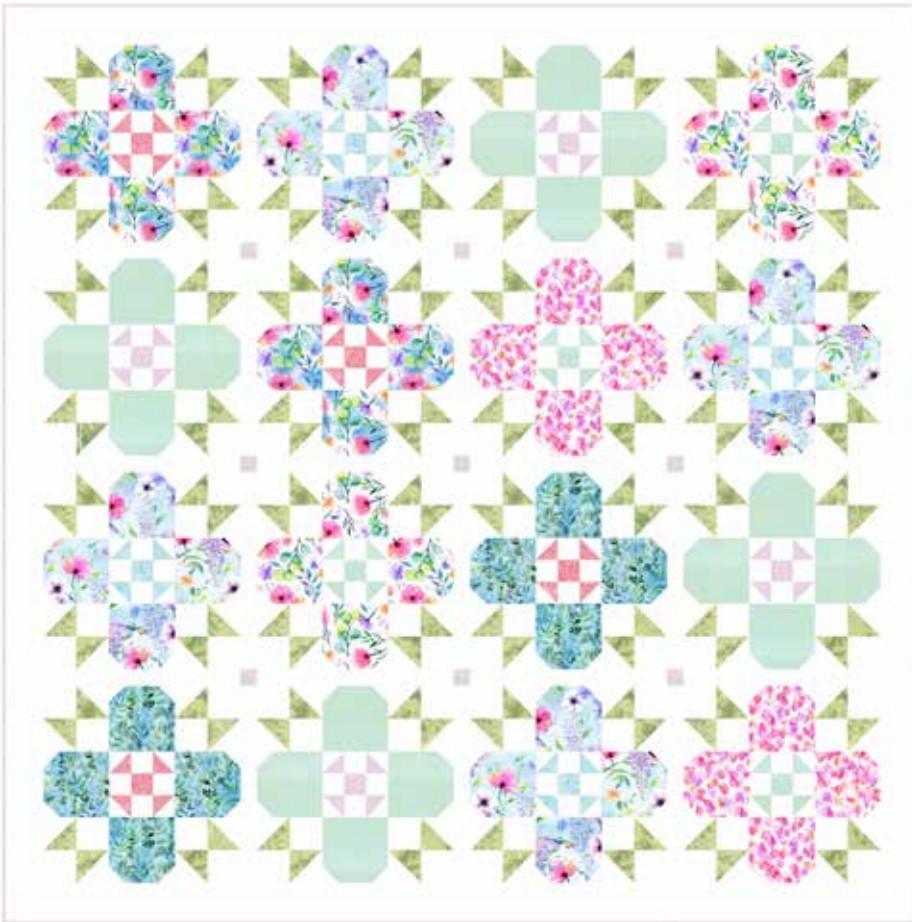

PETAL POWER

Finished Quilt: 83" x 83"

Quilt design by Wendy Sheppard, featuring When in Wisteria, a Hoffman Spectrum Digital Print collection.

Petals made for a princess. This sweet quilt offers the perfect touch of fresh beauty and divine sweetness.

S4812 16-Sky

S4815 145-Spring

S4815 448-Blossom

S4816 7-Blue

S4817 140-Petal

100 445-Spearmint

100 618-Zinc

1895 30-Lilac

1895 105-Celadon

1895 484-Seaside

1895 630-Ballet Pink

FABRICS	1 KIT	12 KITS	FABRICS	1 KIT	12 KITS
S4812 16-Sky	3/4 Yard	1 Bolt	100 618-Zinc	4 7/8 Yds.	4 Bolts
S4815 145-Spring	1/2 Yard	1 Bolt	1895 30-Lilac	1 Yard*	1 Bolt
S4815 448-Blossom	1/2 Yard	1 Bolt	1895 105-Celadon	1 Yard	1 Bolt
S4816 7-Blue	1/2 Yard	1 Bolt	1895 484-Seaside	1/8 Yard	1 Bolt
S4817 140-Petal	1/2 Yard	1 Bolt	1895 630-Ballet Pink	1/8 Yard	1 Bolt
100 445-Spearmint	3/4 Yard	1 Bolt			