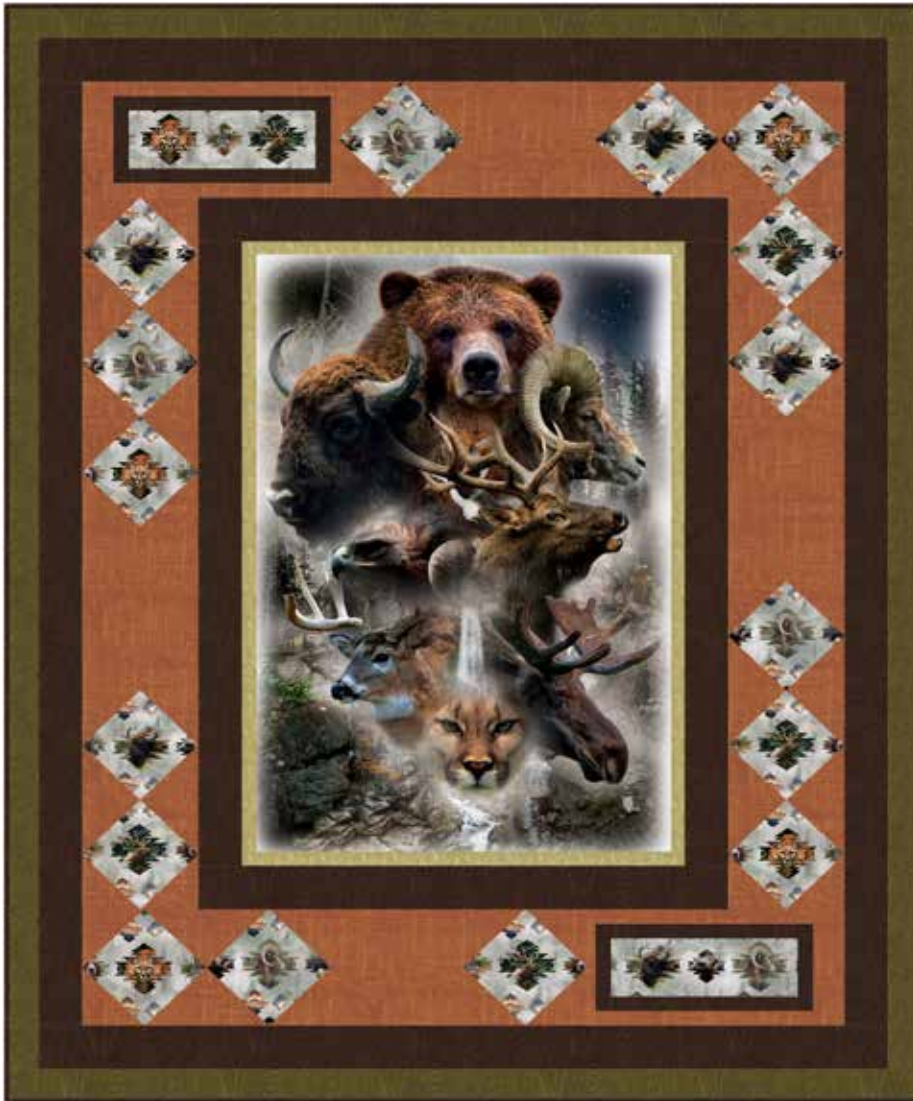

PHOTO COLLAGE

Finished Quilt: 63" x 75"

Quilt design by The Fabric Addict, featuring Call Of the Wild, a Hoffman Spectrum Digital Print collection.

The perfect display of majestic beauty, this quilt captures the many faces of the wild.

S4705 572-Bourbon

V5183 96-Olive

V5183 253-Havana

V5274 704-Deep Earth

V5275 58-Earth

885 644-Asparagus

FABRICS	1 KIT	10 KITS
S4705 572-Bourbon	1 3/4 Yards	1 Bolt
V5183 96-Olive	3/4 Yard	1 Bolt
V5183 253-Havana	3 Yards*	2 Bolts
V5274 704-Deep Earth	1 Panel	1 Bolt
V5275 58-Earth	1 Yard	1 Bolt
885 644-Asparagus	3/8 Yard	1 Bolt