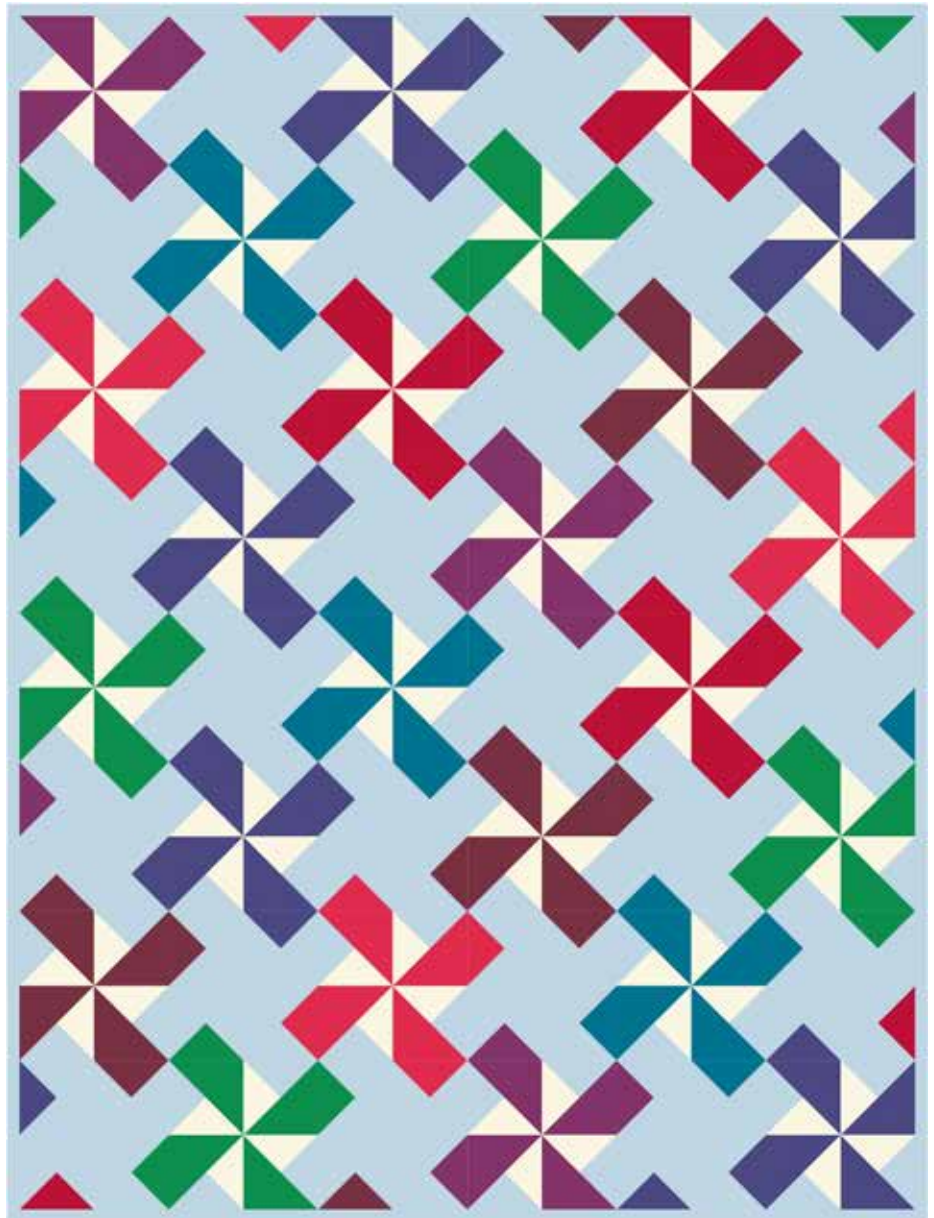

CONFIDENT BEGINNER | 1 DAY CLASS

# PIROUETTE

Finished Quilt: 72" x 96"

Quilt design by Charisma Horton, featuring 24/7 Solids, our premium Combed Cotton essential.

Perfect pinwheels instantly evoke joy!

T4878 16-Sky

T4878 20-Natural

T4878 23-Fuchsia

T4878 31-Emerald

T4878 50-Wine

T4878 223-Orchid

T4878 341-Wade

T4878 358-Vegas

T4878 403-Cherry

PURCHASE PATTERN  
CharismaCorner.com  
CheckerDist.com

<b>FABRICS</b>	<b>1 KIT</b>	<b>12 KITS</b>
T4878 16-Sky	4 1/2 Yards*	4 Bolts
T4878 20-Natural	1 1/4 Yards	1 Bolt
T4878 23-Fuchsia	1/2 Yard	1 Bolt
T4878 31-Emerald	3/4 Yard	1 Bolt
T4878 50-Wine	1/2 Yard	1 Bolt
T4878 223-Orchid	1/2 Yard	1 Bolt
T4878 341-Wade	1/2 Yard	1 Bolt
T4878 358-Vegas	3/4 Yard	1 Bolt
T4878 403-Cherry	1/2 Yard	1 Bolt