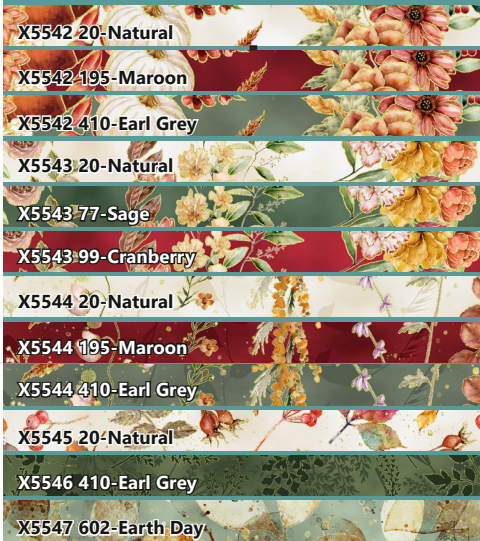

CONFIDENT BEGINNER | 1 DAY CLASS

POLLOCK'S PLAN & BROKEN WINDOWS

Pollock's Plan: 67" x 89"
Broken Windows: 74" x 86"

Quilt designs by Quilting Renditions, featuring Harvest Bouquet.

Stunning squared edges and grid designs bring Autumn warmth indoors!

POLLOCK & WINDOWS

POLLOCK

S4705 502-Coconut W5363 20G-Natural Gold

WINDOWS

W5363 39G-Rust Gold X5545 195-Maroon

X5545 410-Earl Grey X5546 195-Maroon

X5546 20-Natural X5546 96-Olive

X5546 613-Rustica X5547 13-Orange

X5547 33-Cream

Pollock's Plan: 67" x 89"

Broken Windows: 74" x 86"

FABRICS	POLLOCK 1 kit	WINDOWS 1 kit	FABRICS	POLLOCK 1 kit	WINDOWS 1 kit
S4705 502-Coconut	1/2 Yard	—	X5545 20-Natural	1 FQ	1 FQ
W5363 20G-Natural Gold	2 3/8 Yards	—	X5545 195-Maroon	—	1 FQ
W5363 39G-Rust Gold	—	2 1/2 Yards*	X5545 410-Earl Grey	—	1 FQ
X5542 195-Maroon	1 FQ	1 FQ	X5546 195-Maroon	—	1 FQ
X5542 20-Natural	1 FQ	1 FQ	X5546 20-Natural	—	1 FQ
X5542 410-Earl Grey	1 FQ	1 FQ	X5546 410-Earl Grey	1 3/8 Yards*	1 FQ
X5543 20-Natural	1 FQ	1 FQ	X5546 96-Olive	—	1 FQ
X5543 77-Sage	1 FQ	1 FQ	X5546 613-Rustica	—	1 FQ
X5543 99-Cranberry	1 FQ	1 FQ	X5547 13-Orange	—	1 FQ
X5544 20-Natural	1 FQ	1 FQ	X5547 33-Cream	—	1 FQ
X5544 195-Maroon	1 FQ	1 FQ	X5547 602-Earth Day	1 FQ	1 7/8 Yards
X5544 410-Earl Grey	1 FQ	1 FQ			