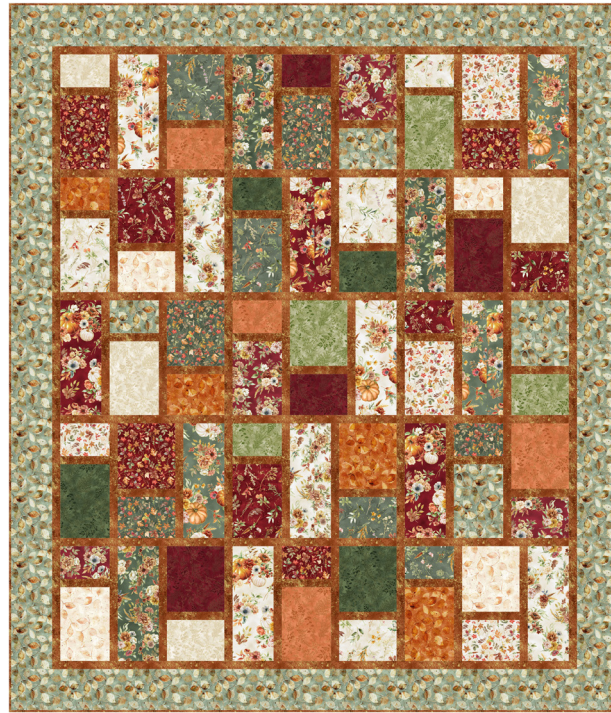

CONFIDENT BEGINNER | 1 DAY CLASS

POLLOCK'S PLAN & BROKEN WINDOWS

Pollock's Plan: 67" x 89"
Broken Windows: 74" x 86"

Quilt designs by Quilting Renditions, featuring Harvest Bouquet.

Stunning squared edges and grid designs bring Autumn warmth indoors!

POLLOCK & WINDOWS

POLLOCK

S4705 502-Coconut W5363 20G-Natural Gold

WINDOWS

W5363 39G-Rust Gold X5545 195-Maroon

X5545 410-Earl Grey X5546 195-Maroon

X5546 20-Natural X5546 96-Olive

X5546 613-Rustica X5547 13-Orange

X5547 33-Cream

Pollock's Plan: 67" x 89"

Broken Windows: 74" x 86"

FABRICS	POLLOCK 1 kit	WINDOWS 1 kit	FABRICS	POLLOCK 1 kit	WINDOWS 1 kit
S4705 502-Coconut	1/2 Yard	—	X5545 20-Natural	1 FQ	1 FQ
W5363 20G-Natural Gold	2 3/8 Yards	—	X5545 195-Maroon	—	1 FQ
W5363 39G-Rust Gold	—	2 1/2 Yards*	X5545 410-Earl Grey	—	1 FQ
X5542 195-Maroon	1 FQ	1 FQ	X5546 195-Maroon	—	1 FQ
X5542 20-Natural	1 FQ	1 FQ	X5546 20-Natural	—	1 FQ
X5542 410-Earl Grey	1 FQ	1 FQ	X5546 410-Earl Grey	1 3/8 Yards*	1 FQ
X5543 20-Natural	1 FQ	1 FQ	X5546 96-Olive	—	1 FQ
X5543 77-Sage	1 FQ	1 FQ	X5546 613-Rustica	—	1 FQ
X5543 99-Cranberry	1 FQ	1 FQ	X5547 13-Orange	—	1 FQ
X5544 20-Natural	1 FQ	1 FQ	X5547 33-Cream	—	1 FQ
X5544 195-Maroon	1 FQ	1 FQ	X5547 602-Earth Day	1 FQ	1 7/8 Yards
X5544 410-Earl Grey	1 FQ	1 FQ			