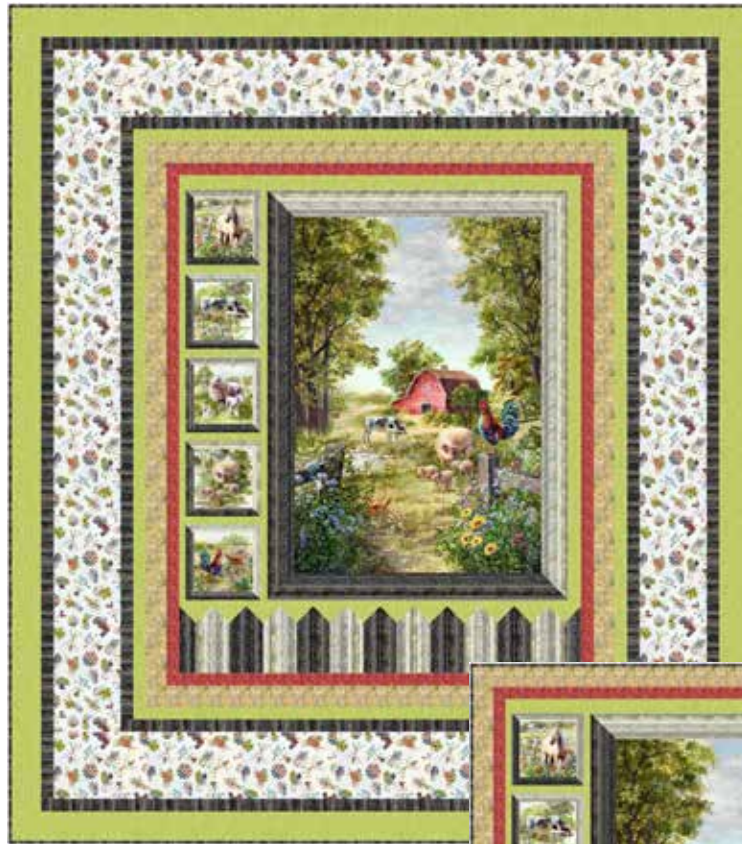

ADVANCED BEGINNER | 1 DAY CLASS

PORTRAITS

Finished Throw Quilt: 56" x 68"
Finished Queen Quilt: 88" x 100"

Quilt design by The Fabric Addict, featuring Homestead Memories, a Hoffman Spectrum Digital Print collection.

Fabric framed so perfectly to celebrate the beauty of the simple life on the farm.

Queen Size: 88" x 100"

Throw Size: 56" x 68"

S4705 178-Leaf

T4968 724-Homestead

T4969 725-Pasture

T4970 727-Garden

T4971 118-Honey