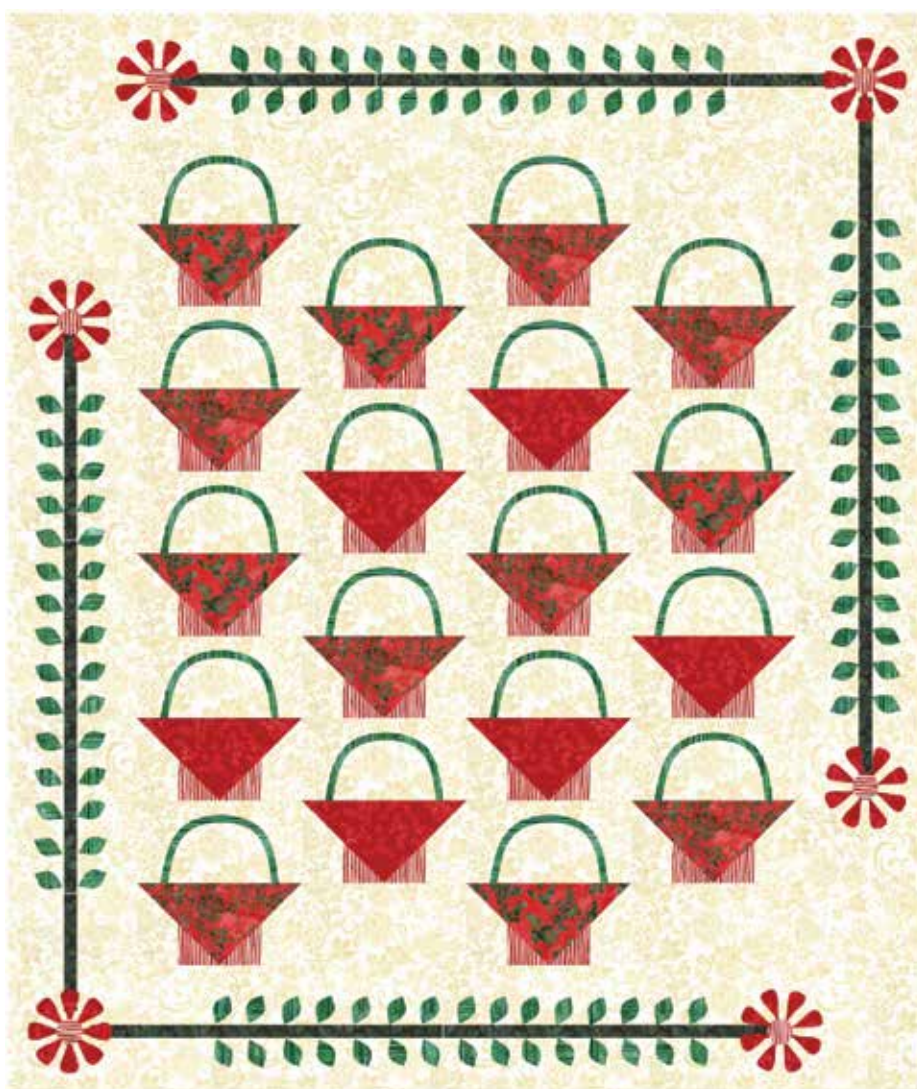

QUIETNESS

Finished Quilt: 44" x 52"

Quilt design by Lizard Creek
Quilting, featuring Hoffman
Bali Batiks, the Christmas
Spirit collection

The basket block here is unique
in the fact that it is upright on a
straight set quilt layout--no setting
triangles! The applique uses the
fusible raw edge technique.

R2284 75-Peppermint

U2450 161-Christmas

U2450 403-Cherry

U2453 225-Rosemary

U2455 161-Christmas

U2455 265-Oyster

U2462 237-Aventurine

FABRICS	1 KIT	12 KITS
R2284 75-Peppermint	1/4 Yard	1 Bolt
U2450 161-Christmas	3/8 Yard	1 Bolt
U2450 403-Cherry	3/8 Yard	1 Bolt
U2453 225-Rosemary	1/4 Yard	1 Bolt
U2455 161-Christmas	3/8 Yard	1 Bolt
U2455 265-Oyster	2 3/8 Yards*	2 Bolts
U2462 237-Aventurine	1/2 Yard	1 Bolt