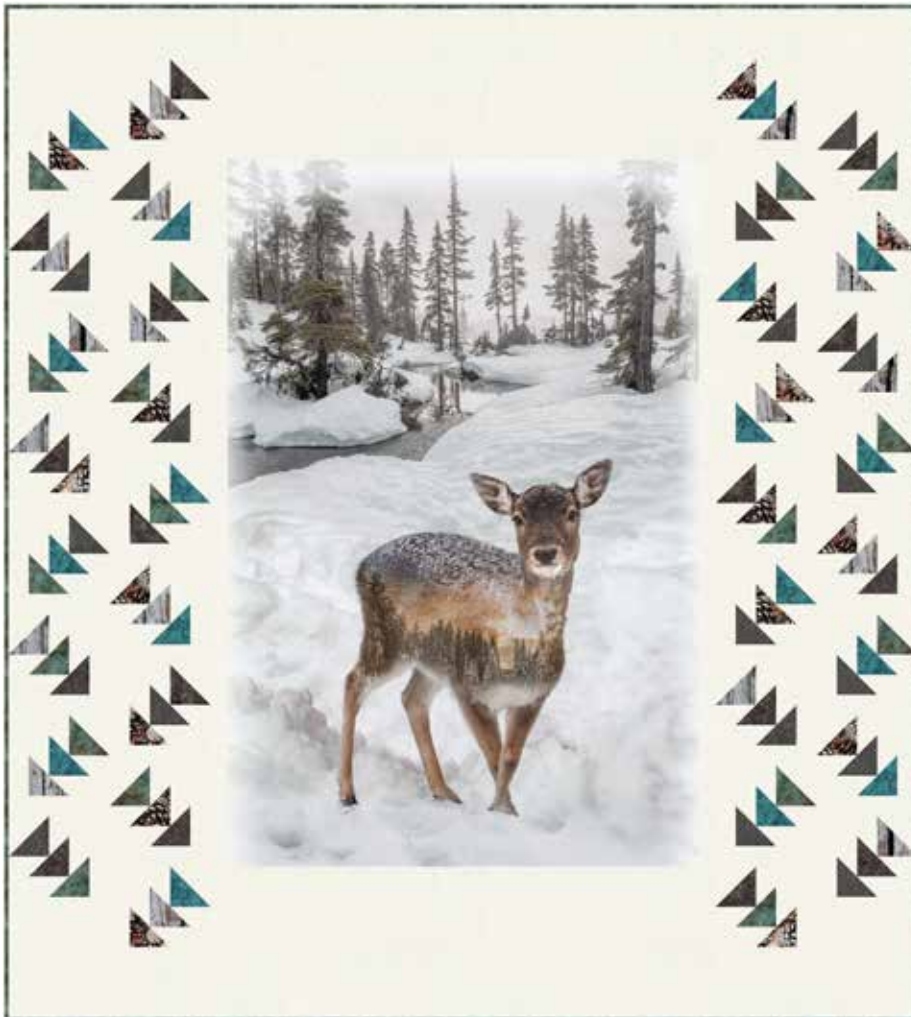

RAMBLE

Finished Quilt: 54" x 60"

Quilt design by Bear Hug Quiltworks, featuring Call of the Wild, a Hoffman Spectrum Digital Print collection.

Join our sweet deer on her journey with this border and panel pairing!