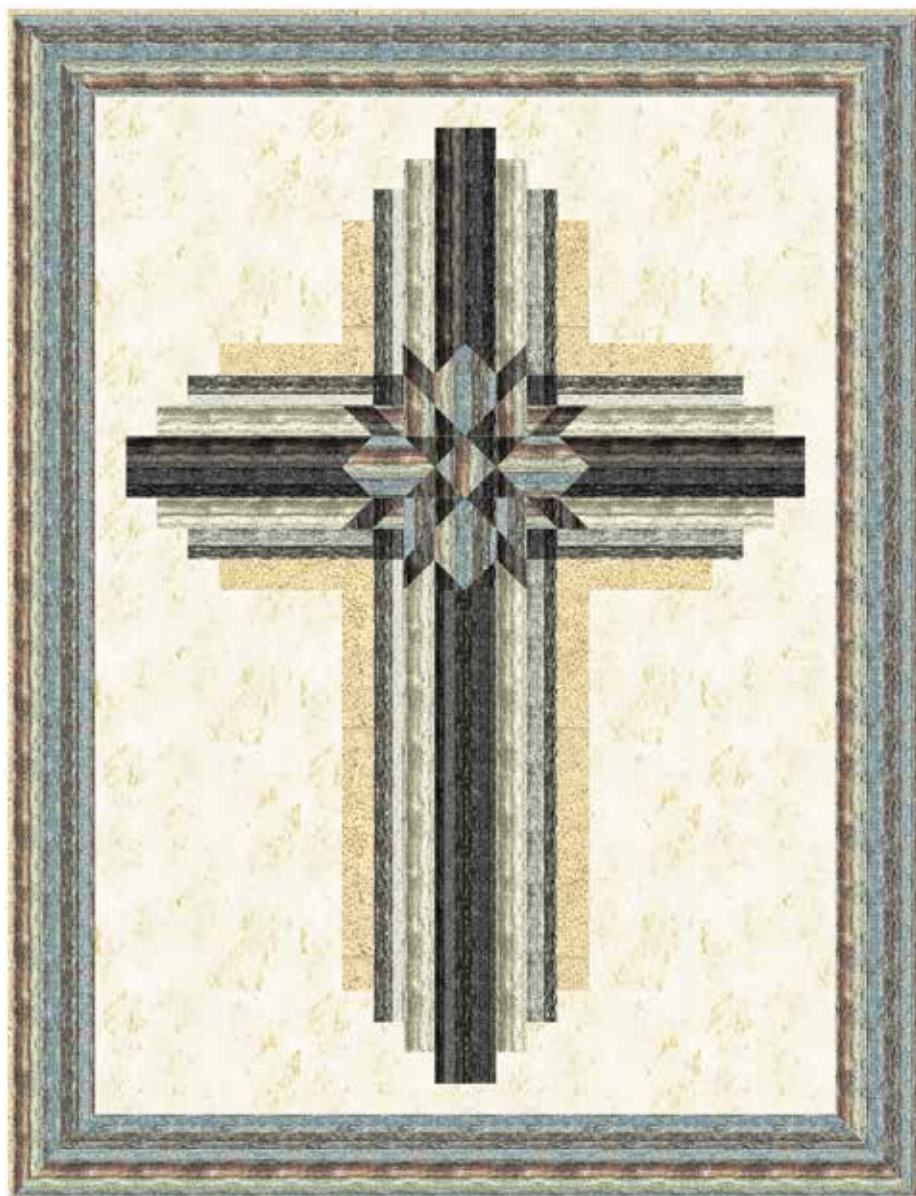

# RECLAIMED WOOD CROSS

Finished Quilt: 44" x 58"

Quilt design by Quilt Fox Design, featuring Homestead Memories, a Hoffman Spectrum Digital Print collection.

The rugged beauty of reclaimed wood transformed into a cross representing strong faith.

**R7690 20G-Natural Gold**

**T4972 159-Americana**

**T4972 407-Bark**

**T4972 425-Oreo**

**T4972 531-Papyrus**

**885 24-Alabaster**

<b>FABRICS</b>	<b>1 KIT</b>	<b>10 KITS</b>
R7690 20G-Natural Gold	1 1/2 Yards	1 Bolt
T4972 159-Americana	1 1/4 Yards	1 Bolt
T4972 407-Bark	3/4 Yard	1 Bolt
T4972 425-Oreo	3/4 Yard	1 Bolt
T4972 531-Papyrus	3/4 Yard	1 Bolt
885 24-Alabaster	3/4 Yard*	1 Bolt