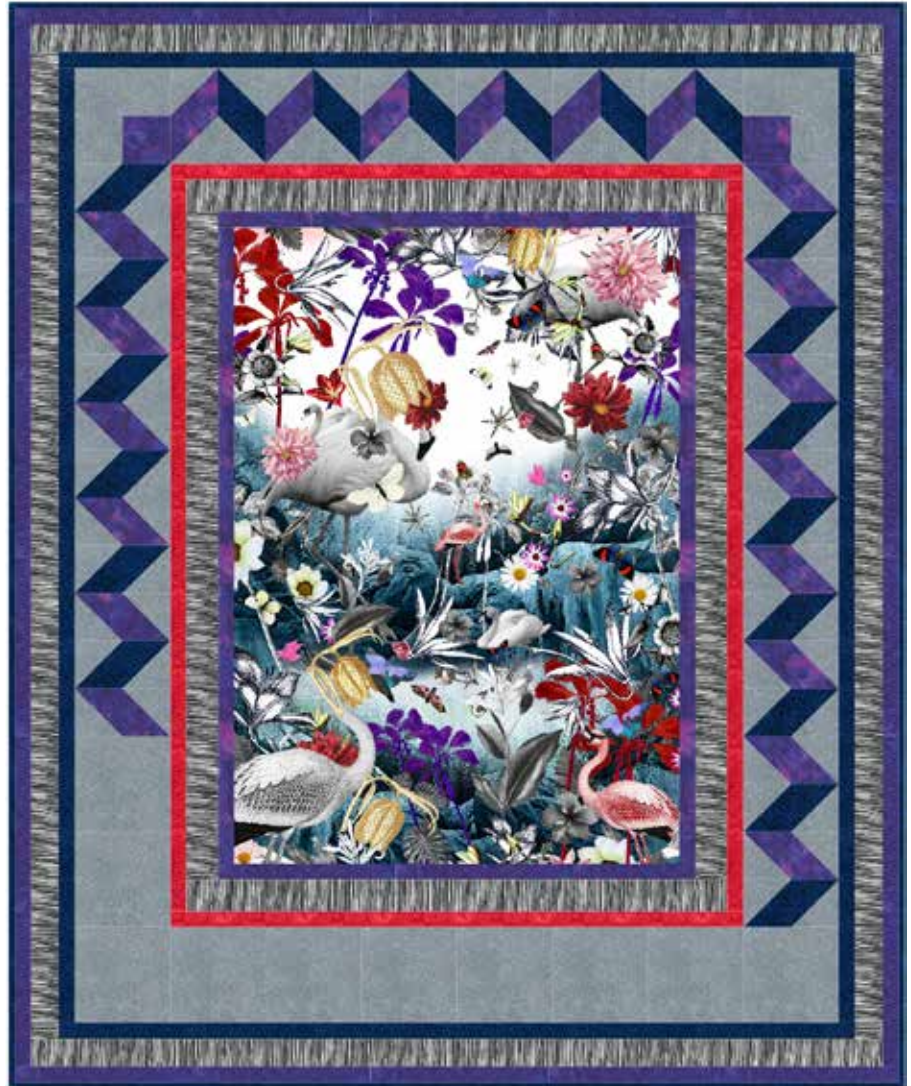

ADVANCED BEGINNER | 1 DAY CLASS

RIBBONS

Finished Quilt 56" x 68"

Quilt design by the Fabric Addict, featuring Concrete Jungle, a Hoffman Spectrum Digital Print collection.

Frame the eclectic artistry of this fabric with sophisticated hues and ribbon designs.

The **FABRIC** Addict

Hoffman
Spectrum Digital

1895 382-Grape Juice

1895 444-Chilies

R2284 163-Zebra

V5324 264-Flamingo

V5325 19-Navy

V5325 48-Gray

PURCHASE PATTERN

FabricAddict.net
CheckerDist.com

FABRICS	1 KIT	11 KITS
1895 382-Grape Juice	7/8 Yard	1 Bolt
1895 444-Chilies	1/4 Yard	1 Bolt
R2284 163-Zebra	7/8 Yard	1 Bolt
V5324 264-Flamingo	7/8 Yard	1 Bolt
V5325 19-Navy	1 1/4 Yards*	1 Bolt
V5325 48-Gray	7/8 Yard	1 Bolt