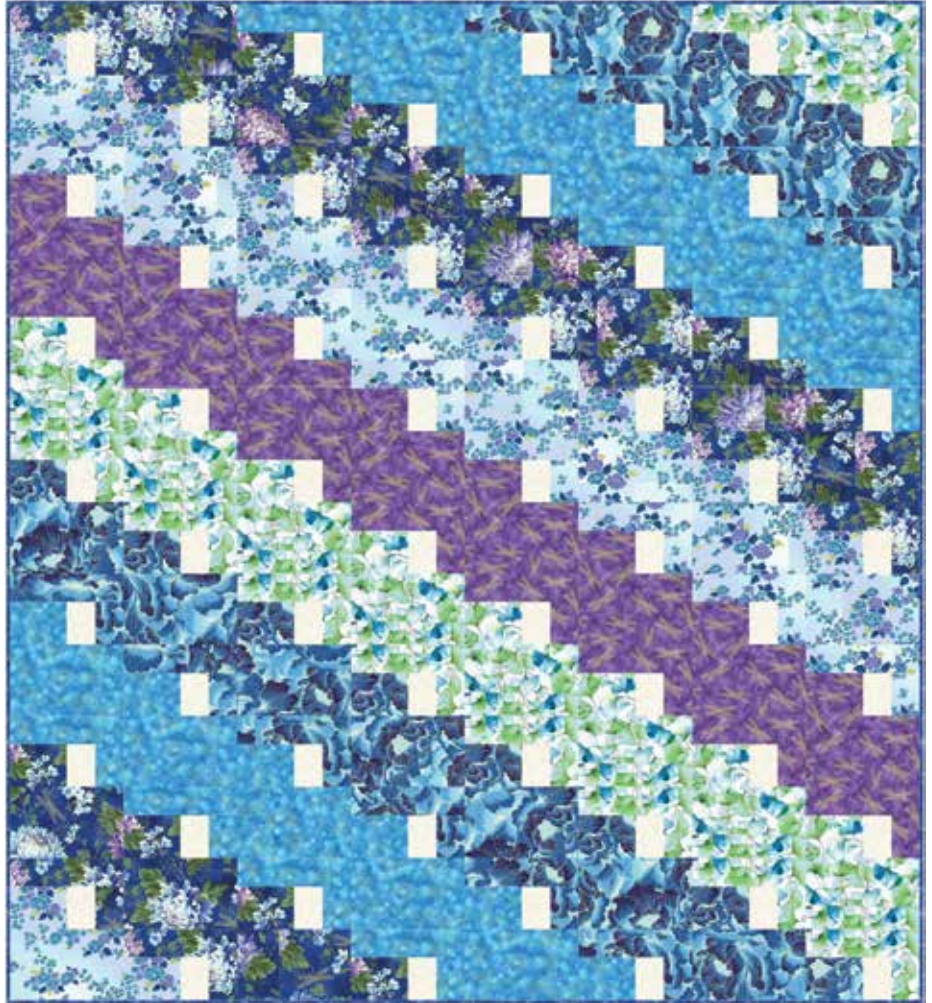

BEAR HUG QUILTWORKS

ADVANCED BEGINNER | 1 DAY CLASS

RIDGEWALK

Finished Quilt: 64" x 70"

Quilt design by Bear Hug Quiltworks, featuring Graceful Garden.

As graceful as a waterfall, this quilt exudes lush color and sophistication.

S7730 18G-Royal Gold

S7731 445G-Spearmint Gold

S7732 18G-Royal Gold

S7733 139G-Periwinkle Gold

S7734 18G-Royal Gold

S7734 258G-Cerulean Gold

S7735 14G-Purple Gold

G8555 3G-White Gold

FABRICS	1 KIT	15 KITS
S7730 18G-Royal Gold	1 Yard	1 Bolt
S7731 445G-Spearmint Gold	1 Yard	1 Bolt
S7732 18G-Royal Gold	1 Yard	1 Bolt
S7733 139-Periwinkle Gold	1 Yard	1 Bolt
S7734 18G-Royal Gold	5/8 Yard*	1 Bolt
S7734 258G-Cerulean Gold	1 Yard	1 Bolt
S7735 14G-Purple Gold	1 Yard	1 Bolt
G8555 3G-White Gold	1/2 Yard	1 Bolt