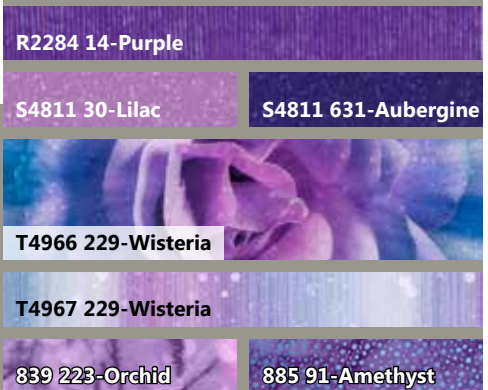

WISTERIA

RED FABRICS	1 KIT	11KITS	WISTERIA FABRICS	1 KIT	11KITS
R2284 163-Zebra	1/3 Yard	1 Bolt	R2284 14-Purple	1/3 Yard	1 Bolt
T4878 59-Coral	1/8 Yard	1 Bolt	S4811 30-Lilac	1/3 Yard	1 Bolt
T4966 5-Red	1 Panel	1 Bolt	S4811 631-Aubergine	1 1/4 Yds.*	1 Bolt
T4967 5-Red	1 Yard	1 Bolt	T4966 229-Wisteria	1 Panel	1 Bolt
1895 67-Flame	1/2 Yard	1 Bolt	T4967 229-Wisteria	1 Yard	1 Bolt
1895 469-Nasturtium	1/3 Yard	1 Bolt	885 91-Amethyst	1/2 Yard	1 Bolt
1895 704-Deep Earth	1 1/4 Yds.*	1 Bolt	839 223-Orchid	1/8 Yard	1 Bolt

* includes binding

* includes binding

PURCHASE PATTERN

CastillejaCotton.com
QuiltWoman.com