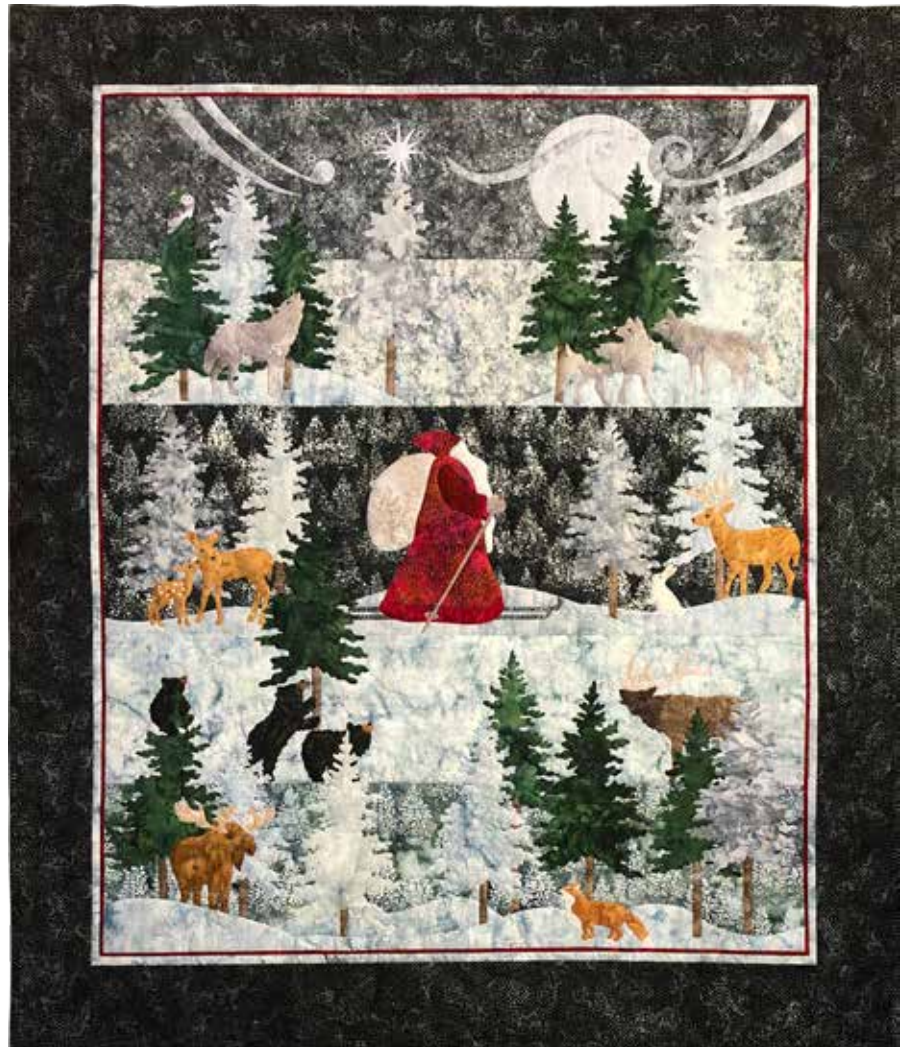

INTERMEDIATE | CLASS SERIES

Said the Night Wind

Finished Quilt: 53" x 62 3/4"

Quilt design by McKenna Ryan, featuring her new signature batik collection, Into the Mist.

Do you see what I see? Said the Night Wind captures Santa on his cross-country journey on the eve of Christmas. Forest friends gaze at the magic and offer a helping hand.

MR20 183-Glacier	MR885 531-Papyrus
MR20 55-Charcoal	MR885 568-Red Velvet
MR20 622-Cool Gray	MR1384 584-Granite
MR21 76-Pewter	MR1895 80-Taupe
MR23 296-Steel	MR1895 171-Mocha
MR25 76-Pewter	MR1895 179-Toast
MR25 307-Snow	MR1895 225-Rosemary
MR26 679-Cool	MR1895 231-Garnet
MR27 521-Mist	MR1895 270-Hippo
MRD4 410-Earl Grey	MR1895 281-Hamster
MRD10 20-Natural	MR1895 305-Gravel
MRD14 80-Taupe	MR1895 401-Tortilla
MR851 307-Snow	MR1895 485-Funnel Cake
MR885 5-Red	MR1895 537-Blacklight

PURCHASE PATTERN

PineNeedles.com

Also offered as a Hoffman Traditional Fabric Kit

FABRICS	1 KIT	9 KITS	FABRICS	1 KIT	9 KITS
MR20 183-Glacier	7/8 Yard	1 Bolt	MR885 531-Papyrus	1/8 Yard	1 Bolt
MR20 55-Charcoal	1/2 Yard	1 Bolt	MR885 568-Red Velvet	1/8 Yard	1 Bolt
MR20 622-Cool Gray	1/3 Yard	1 Bolt	MR1384 584-Granite	3/8 Yard	1 Bolt
MR21 76-Pewter	1/8 Yard	1 Bolt	MR1895 80-Taupe	1/4 Yard	1 Bolt
MR23 296-Steel	1 1/3 Yds.*	1 Bolt	MR1895 171-Mocha	1/4 Yard	1 Bolt
MR25 76-Pewter	1/3 Yard	1 Bolt	MR1895 179-Toast	1/8 Yard	1 Bolt
MR25 307-Snow	5/8 Yard	1 Bolt	MR1895 225-Rosemary	2/3 Yard	1 Bolt
MR26 679-Cool	1/3 Yard	1 Bolt	MR1895 231-Garnet	1/4 Yard	1 Bolt
MR27 521-Mist	1/4 Yard	1 Bolt	MR1895 270-Hippo	1/8 Yard	1 Bolt
MRD4 410-Earl Grey	1/8 Yard	1 Bolt	MR1895 281-Hamster	1/4 Yard	1 Bolt
MRD10 21-Natural	1/8 Yard	1 Bolt	MR1895 305-Gravel	1/8 Yard	1 Bolt
MRD14 80-Taupe	1/4 Yard	1 Bolt	MR1895 401-Tortilla	1/8 Yard	1 Bolt
MR851 307-Snow	1/3 Yard	1 Bolt	MR1895 485-Funnel Cake	1/8 Yard	1 Bolt
MR885 5-Red	1/4 Yard	1 Bolt	MR1895 537-Blacklight	1/8 Yard	1 Bolt

* includes binding