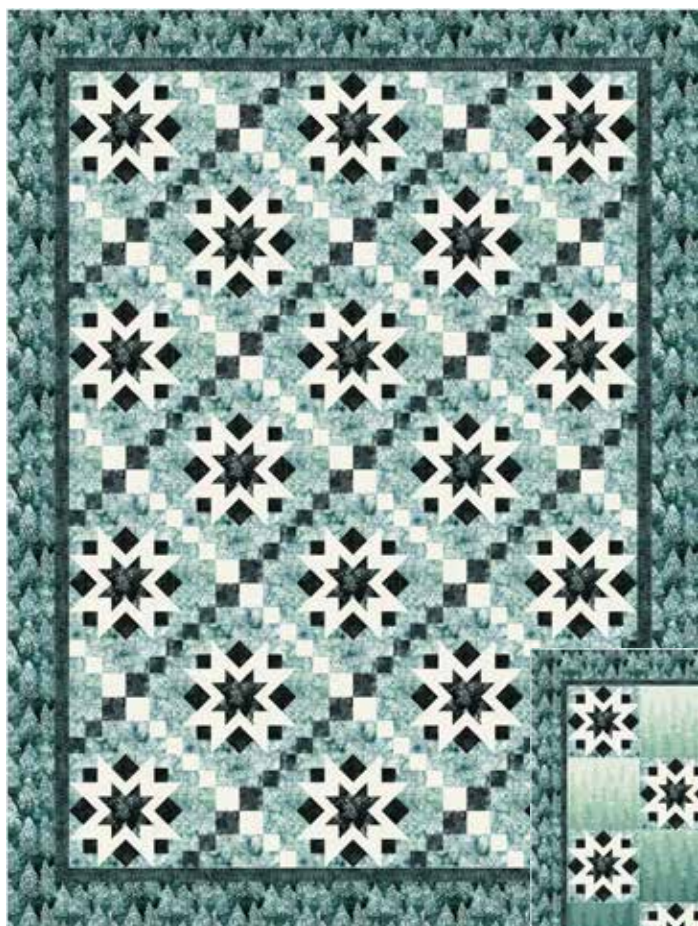

BEAR HUG QUILTWORKS

McKenna Ryan

INTERMEDIATE | 1 DAY CLASS

SALEM STARS

Finished Quilt: 73" x 97"

Quilt designs by Bear Hug Quiltworks, featuring Into the Mist, McKenna Ryan's new signature batik collection.

Cascading stars with frosted fabrics.

Chain Block

Plain Block

CHAIN BLOCK PLAIN BLOCK

MR20 55-Charcoal

MR20 622-Cool Gray

MR21 76-Pewter

MR25 76-Pewter

MR25 307-Snow

T7745 D21S-Dusty Blue Silver

FABRICS	CHAIN BLOCK	PLAIN BLOCK
	1 kit	1 kit
MR20 55-Charcoal	3/4 Yard	3/4 Yard
MR20 622-Cool Gray	1 7/8 Yards	1 7/8 Yards
MR21 76-Pewter	2 Yards*	2 Yards*
MR25 76-Pewter	5/8 Yard	—
MR25 307-Snow	2 7/8 Yards	1 3/8 Yards
T7745 D21S-Dusty Blue Silver	—	2 3/8 Yards