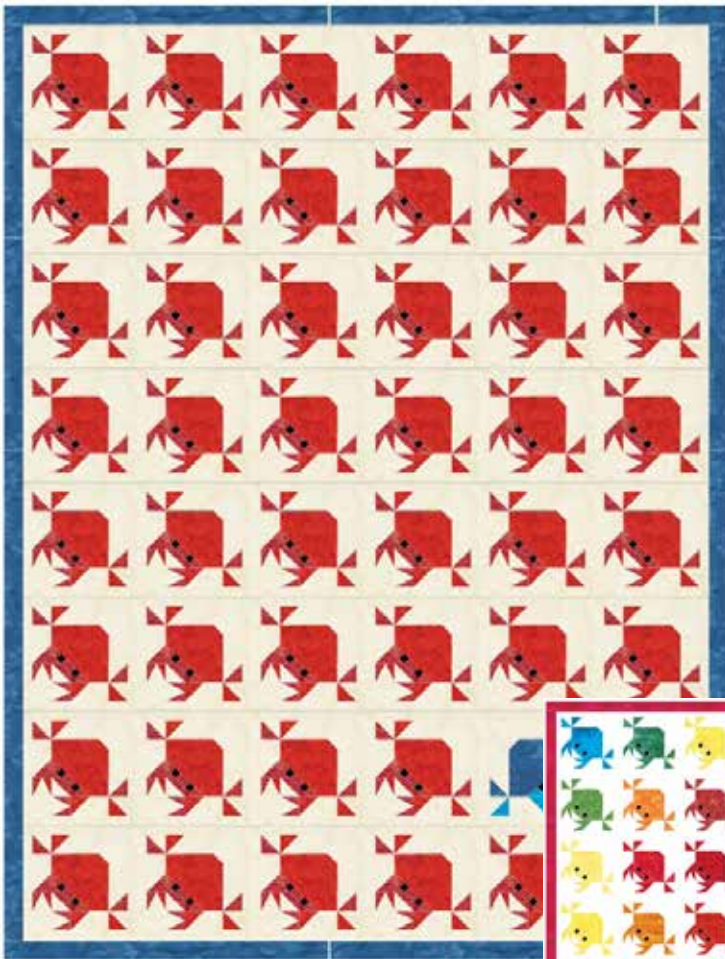

# SAND CRABS

Finished Quilt: 38" x 50"

Quilt design by Faith & Fabric, featuring Hoffman Bali Hand-dyed Watercolors.

A day at the beach! This paper pieced pattern will bring a smile to everyone!

For list of colors shown here, go to [HoffmanFabrics.com](http://HoffmanFabrics.com)

1895 265-Oyster

1895 381-Pomegranate

1895 403-Cherry

1895 442-Flax

1895 443-Seasalt

1895 494-Raven

FABRICS	1 KIT	14 KITS
1895 265-Oyster	1 7/8 Yards	2 Bolts
1895 381-Pomegranate	5/8 Yard	1 Bolt
1895 403-Cherry	3/4 Yard	1 Bolt
1895 442-Flax	3/4 Yard*	1 Bolt
1895 443-Seasalt	1/8 Yard	1 Bolt
1895 494-Raven	1/8 Yard	1 Bolt