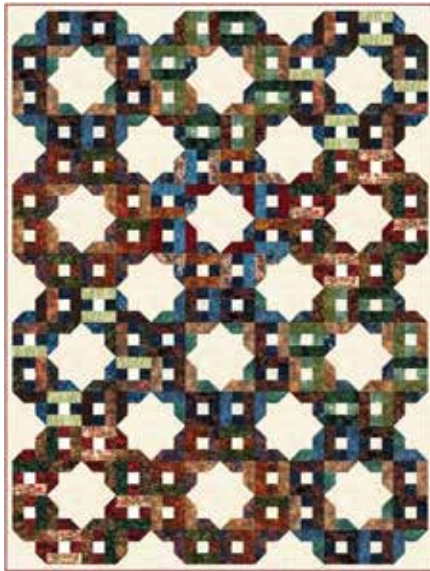

CONFIDENT BEGINNER | 1 DAY CLASS

SCRAP SCRAPE

Finished Quilt: 50" x 74" & 74" x 98"

Quilt design by Quilt FOX Design, featuring Hoffman Bali Pops.

Precut strips are dressed up with this captivating pattern!

FOREST COLORWAY

Forest: 74" x 98"

Mermaid: 50" x 74"

Punch: 74" x 98"

BP 44-Forest

Y2693 20-Natural

Y2697 231-Garnet

MERMAID COLORWAY