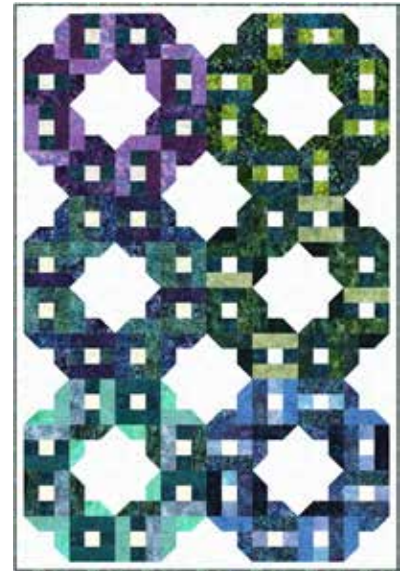

CONFIDENT BEGINNER | 1 DAY CLASS

SCRAP SCRAPE

Finished Quilt: 50" x 74" & 74" x 98"

Quilt design by Quilt FOX Design, featuring Hoffman Bali Pops.

Precut strips are dressed up with this captivating pattern!

FOREST COLORWAY

Forest: 74" x 98"

Mermaid: 50" x 74"

Punch: 74" x 98"

BP 44-Forest

Y2693 20-Natural

Y2697 231-Garnet

MERMAID COLORWAY