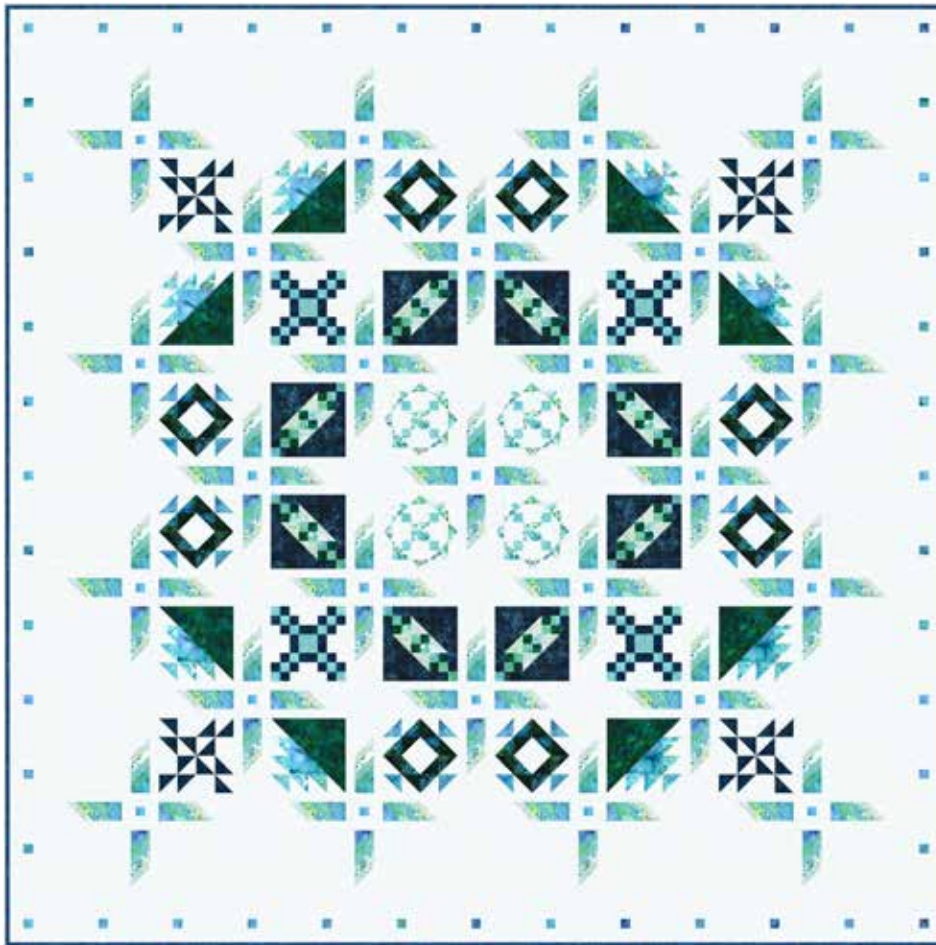

INTERMEDIATE | CLASS SERIES

SEAHAM BOM

Finished Quilt: 101" x 101"

Quilt design by Whirligig Designs, featuring Hoffman Bali Batiks, the Deep Blue Sea collection.

A gorgeous compilation of stunning blocks and a serene color palette!
11 month BOM!

R2284 19-Navy

R2284 579-Augusta

X2614 19-Navy

X2617 216-Black Jade

X2618 667-Light Bright

X2619 73-Ocean

X2621 667-Light Bright

839 451-Cornflower

844 309-Viridian

885 226-Seaholly

885 484-Seaside

885 536-Aquarius

1384 522-Seagrass

1384 682-Deep Blue

| FABRICS | 1 KIT | 12 KITS | FABRICS | 1 KIT | 12 KITS |
|------------------------|-----------|---------|--------------------|------------|---------|
| R2284 19-Navy | 3/4 Yard* | 1 Bolt | 839 451-Cornflower | 7/8 Yard | 1 Bolt |
| R2284 579-Augusta | 5/8 Yard | 1 Bolt | 844 309-Viridian | 3/8 Yard | 1 Bolt |
| X2614 19-Navy | 1/4 Yard | 1 Bolt | 885 226-Seaholly | 5/8 Yard | 1 Bolt |
| X2617 216-Black Jade | 1/4 Yard | 1 Bolt | 885 484-Seaside | 1/4 Yard | 1 Bolt |
| X2618 667-Light Bright | 5/8 Yard | 1 Bolt | 885 536-Aquarius | 7 1/4 Yds. | 6 Bolts |
| X2619 73-Ocean | 1/3 Yard | 1 Bolt | 1384 522-Seagrass | 5/8 Yard | 1 Bolt |
| X2621 667-Light Bright | 1/4 Yard | 1 Bolt | 1384 682-Deep Blue | 5/8 Yard | 1 Bolt |