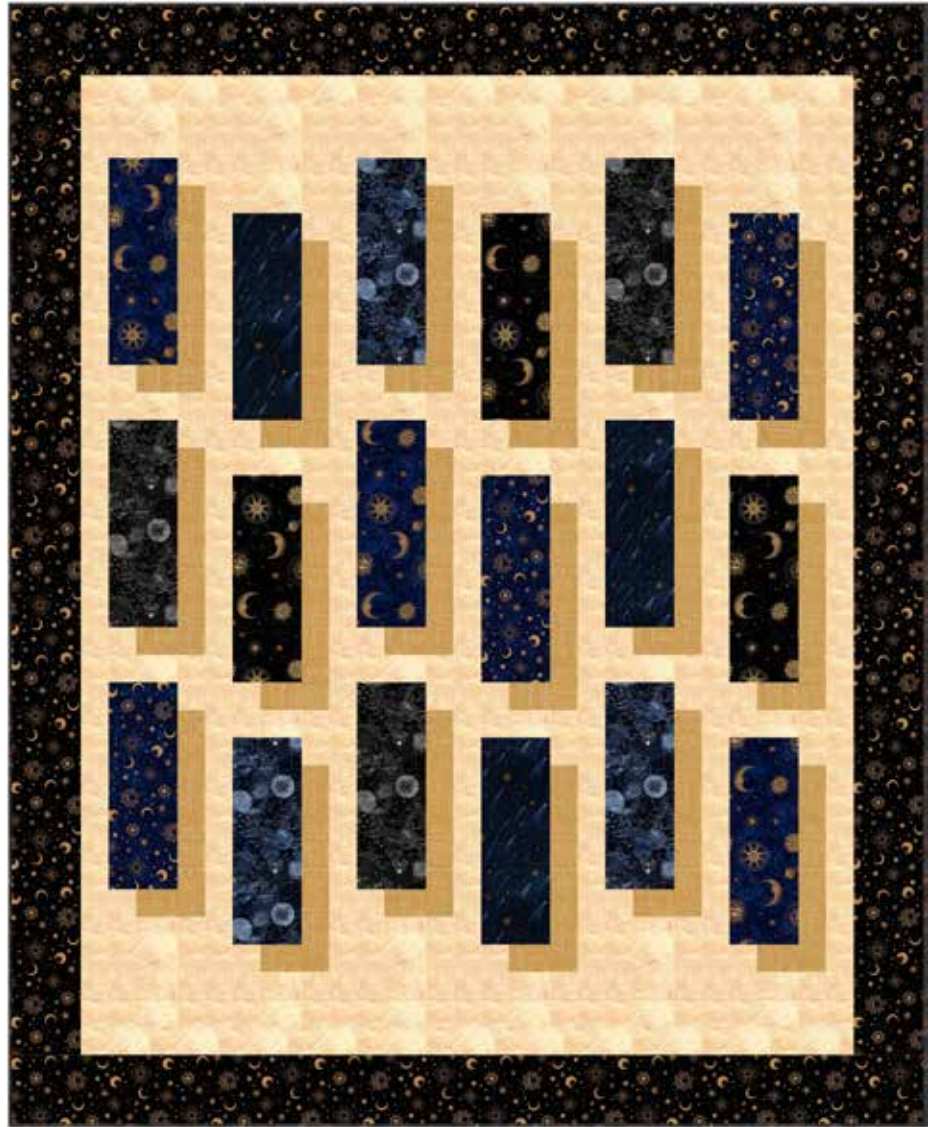

BEGINNER | 1 DAY CLASS

SHADOWS

Finished Quilt: 66 1/2" x 81 1/2"

Quilt design by Quilting Renditions, featuring Wish Upon the Night, a Hoffman Spectrum Digital Print collection.

The shadows of the night made beautiful with shooting stars and constellation magic!

S4705 566-Cornbread

Y5877 19-Navy

Y5877 4-Black

Y5878 19-Navy

Y5878 4-Black

Y5879 19-Navy

Y5880 19-Navy

Y5880 4-Black

885 256-Copenhagen

1895 137-Pearl

PURCHASE PATTERN
QuiltingRenditions.com

FABRICS	1 KIT	10 KITS
S4705 566-Cornbread	2/3 Yard	1 Bolt
Y5877 19-Navy	1 FQ	1 Bolt
Y5877 4-Black	1 FQ	1 Bolt
Y5878 19-Navy	1 FQ	1 Bolt
Y5878 4-Black	1 FQ	1 Bolt
Y5879 19-Navy	1 FQ	1 Bolt
Y5880 19-Navy	1 FQ	1 Bolt
Y5880 4-Black	1 1/2 Yards	1 Bolt
885 256-Copenhagen	2/3 Yard*	1 Bolt
1895 137-Pearl	2 1/2 Yards	2 Bolts