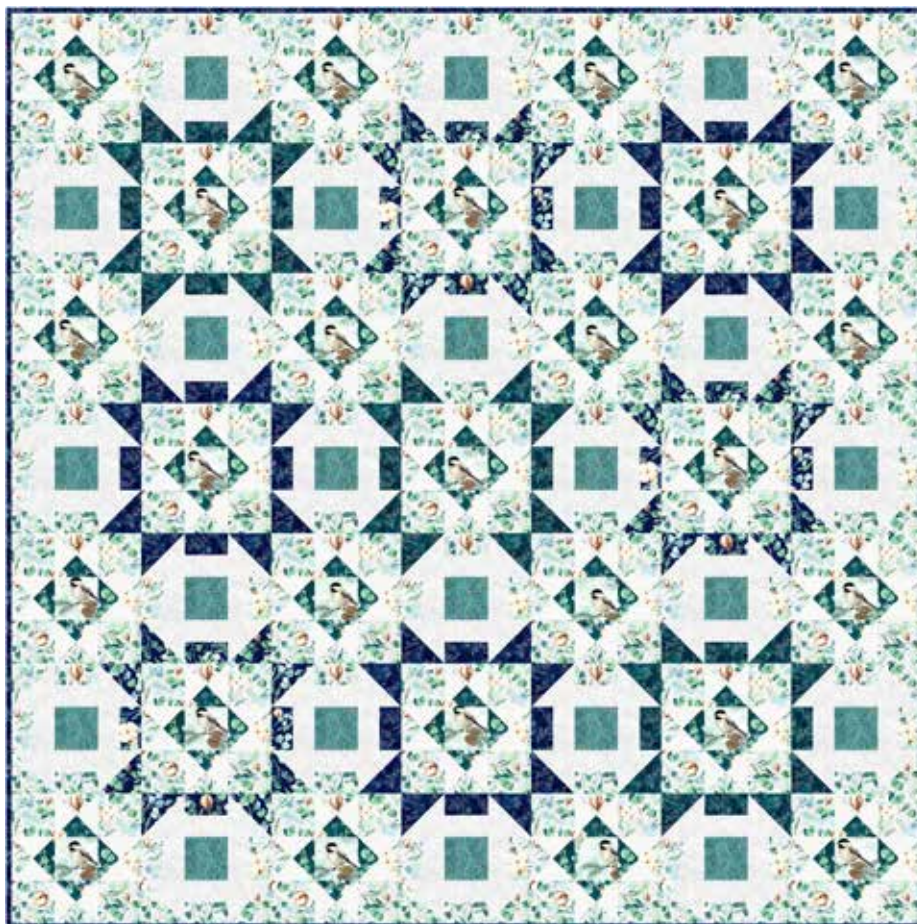

INTERMEDIATE | 1 DAY CLASS

SHINING WATERS

Finished Quilt: 84" x 84"

Quilt design by Charisma Horton, featuring Fly Home for Winter.

A traditional beauty made fresh with cool, Winter tones and sweet birdies.

T4960 176S-Ice Silver

U4973 74S-Mint Silver

U4974 19S-Navy Silver

U4974 21S-Teal Silver

U4974 307S-Snow Silver

U4975 61S-Turquoise Silver

U4978 19S-Navy Silver

U4978 21S-Teal Silver

FABRICS	1 KIT	8 KITS
T4960 176S-Ice Silver	3 1/3 Yards	2 Bolts
U4973 74S-Mint Silver	2/3 Yard	1 Bolt
U4974 19S-Navy Silver	2/3 Yard	1 Bolt
U4974 21S-Teal Silver	3/4 Yard	1 Bolt
U4974 307S-Snow Silver	3 1/4 Yards	2 Bolts
U4975 61S-Turquoise Silver	5/8 Yard	1 Bolt
U4978 19S-Navy Silver	2/3 Yard	1 Bolt
U4978 21S-Teal Silver	1 5/8 Yards*	1 Bolt