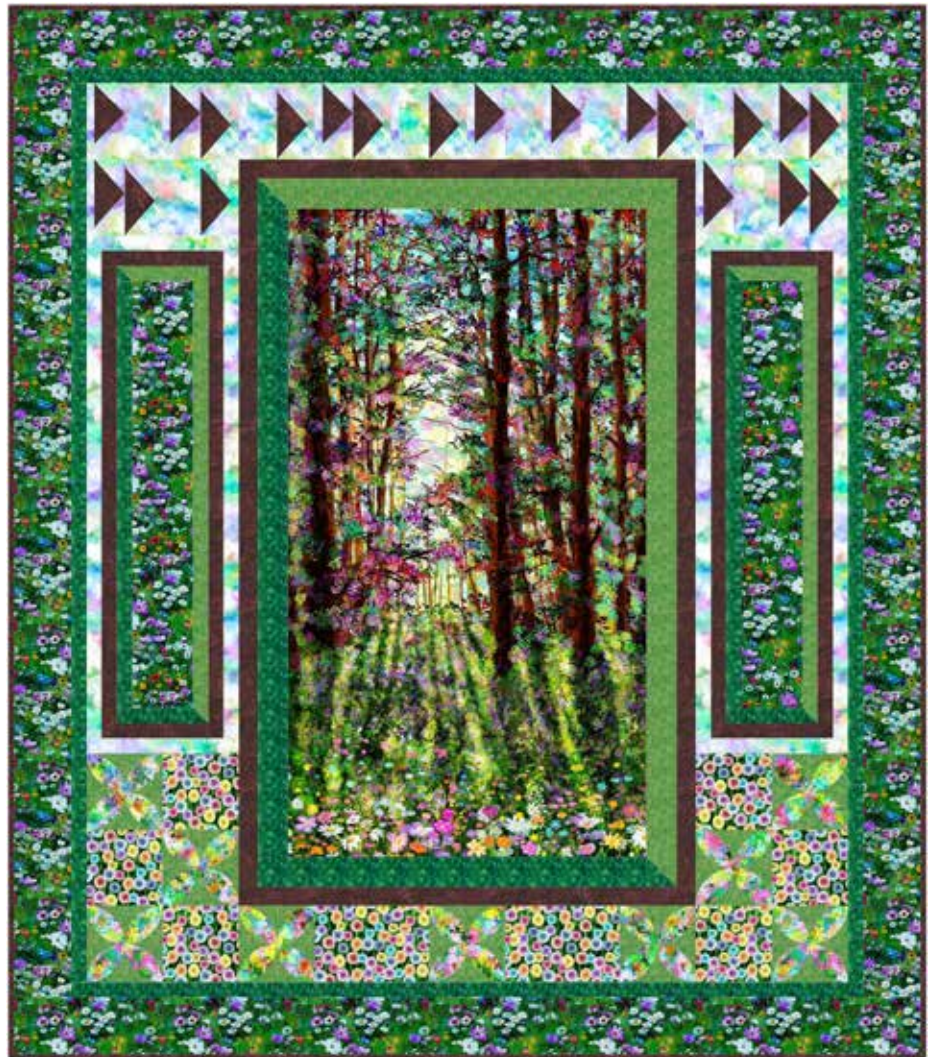

ADVANCED BEGINNER | 1 DAY CLASS

SIDELIGHTS

Finished Quilt: 60" x 69"

Quilt design by The Fabric Addict, featuring Into the Meadow, a Hoffman Spectrum Digital Print collection.

A peak through perfectly framed windows brings you into the light and beauty of a fresh meadow.

PURCHASE PATTERN

FabricAddict.net
CheckerDist.com

FABRICS	1 KIT	7 KITS
R2284 253-Havana	2 Yards*	1 Bolt
T4924 44-Forest	7/8 Yard	1 Bolt
T4925 170-Meadow	1 3/4 Yards	1 Bolt
T4926 705-Dandelion	1/2 Yard	1 Bolt
T4927 288-Clouds	1 1/4 Yards	1 Bolt
T4928 132-Opal	3/8 Yard	1 Bolt
1895 237-Aventurine	1 Yard	1 Bolt
1895 354-Kelly	1 1/2 Yards	1 Bolt