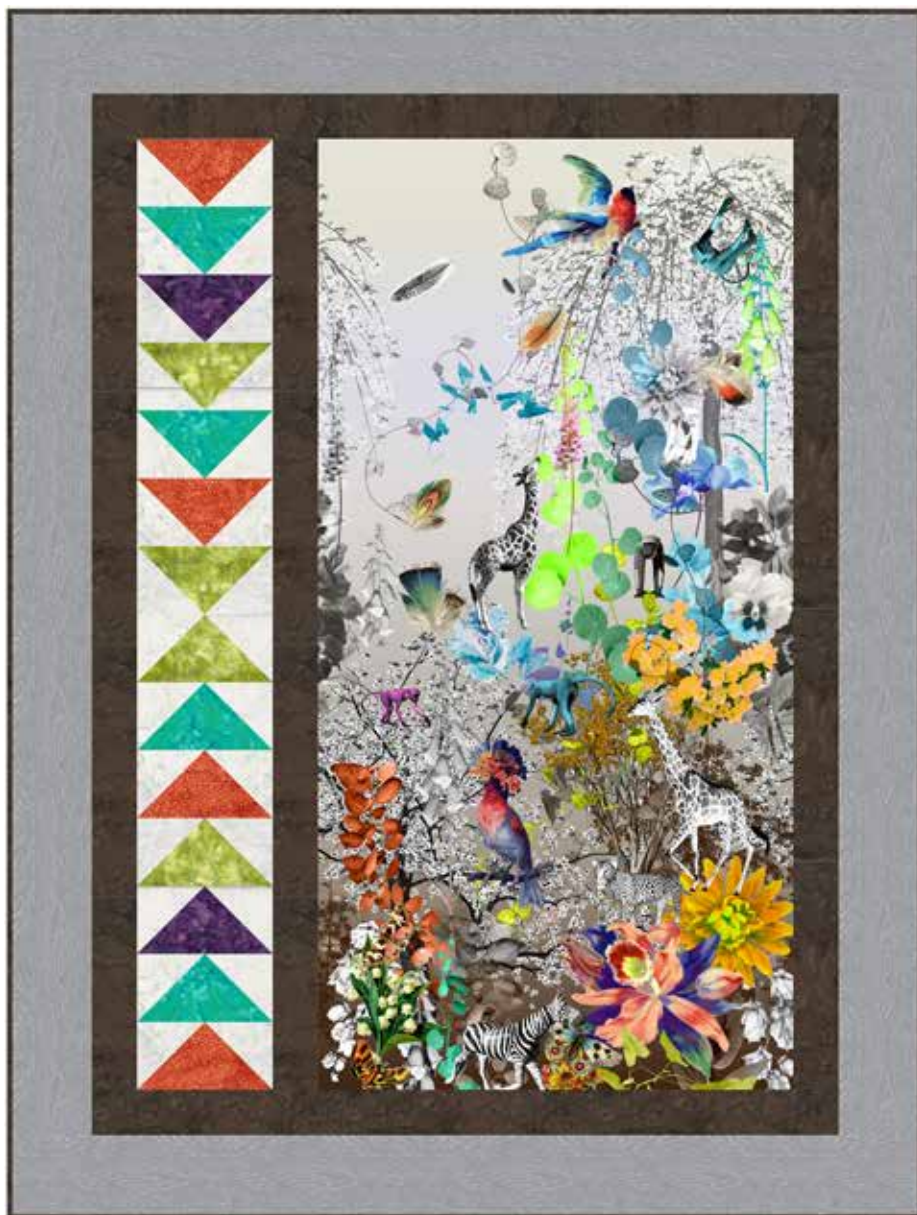

SIDEWALK

Finished Quilt: 40" x 53"

Quilt design by Quilting Renditions, featuring Concrete Jungle, a Hoffman Spectrum Digital Print collection.

Take a walk on the wild side with this intriguing fabric design lined with pops of unique color!

PURCHASE PATTERN
QuiltingRenditions.com

FABRICS	1 KIT	12 KITS
885 211-Green Tea	1 F8	1 Bolt
885 431-Cayenne	1 F8	1 Bolt
885 437-Pansy	1 F8	1 Bolt
1895 51-Chestnut	1 1/8 Yards*	1 Bolt
1895 371-Aruba	1 F8	1 Bolt
1895 698-Iceburg	3/8 Yard	1 Bolt
V5183 92-Slate	7/8 Yard	1 Bolt
V5323 479-Tutti Fruitti	5/8 Yard	1 Bolt