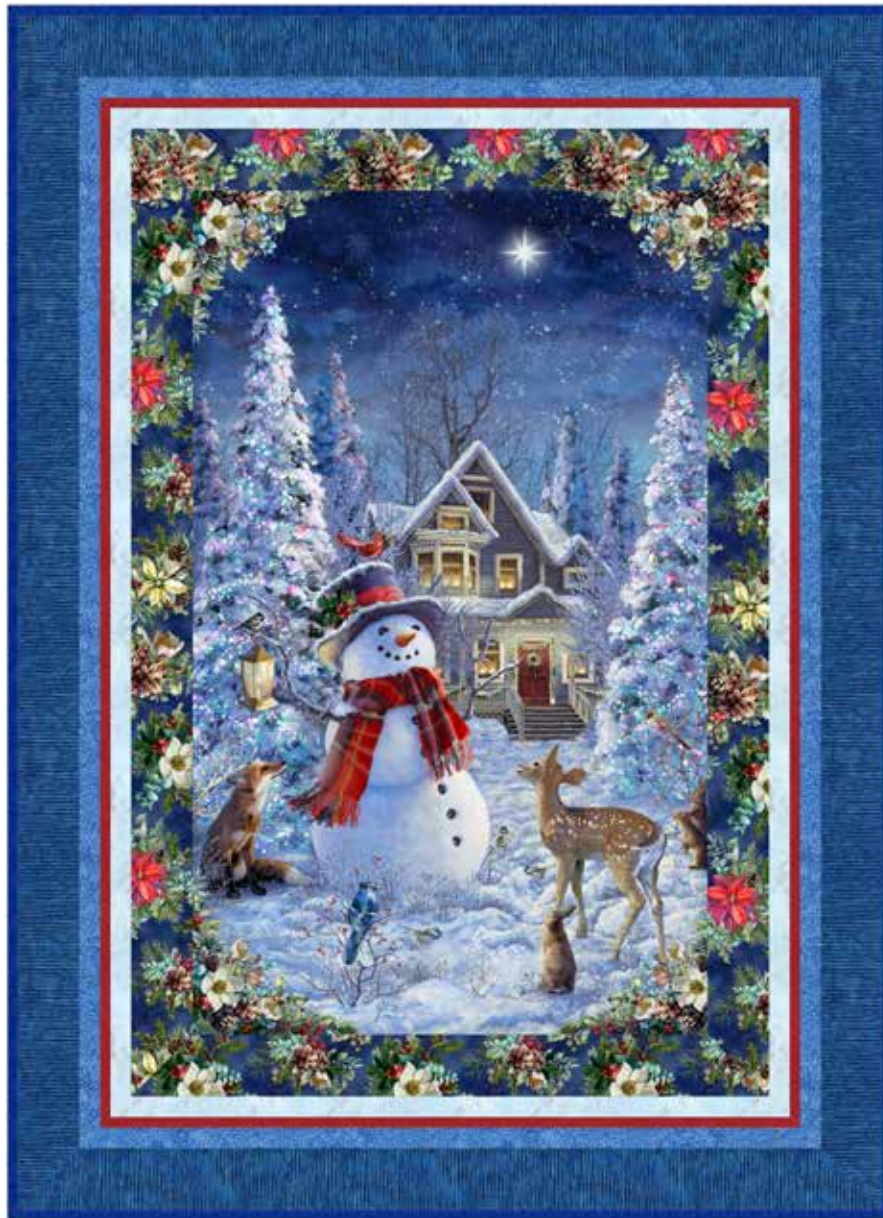

SIMPLY SNOWMAN

Finished Quilt: 43" x 59"

Quilt design by Tourmaline & Thyme, featuring Snow Play, a Hoffman Spectrum Digital Print collection.

Use your mitering skills to make a simple frame for this heartwarming winter scene.

R2284 19-Navy

R7690 190S-Ice Blue Silver

U5006 113-Frost

U5009 18-Royal

885 229-Wisteria

885 403-Cherry

1895 17-Cobalt

FABRICS	1 KIT	15 KITS
R2284 19-Navy	3/4 Yard	1 Bolt
R7690 190S-Ice Blue Silver	1/3 Yard	1 Bolt
U5006 113-Frost	1 Panel	1 Bolt
U5009 18-Royal	1/2 Yard	1 Bolt
885 229-Wisteria	1/3 Yard	1 Bolt
885 403-Cherry	1/4 Yard	1 Bolt
1895 17-Cobalt	1/2 Yard*	1 Bolt