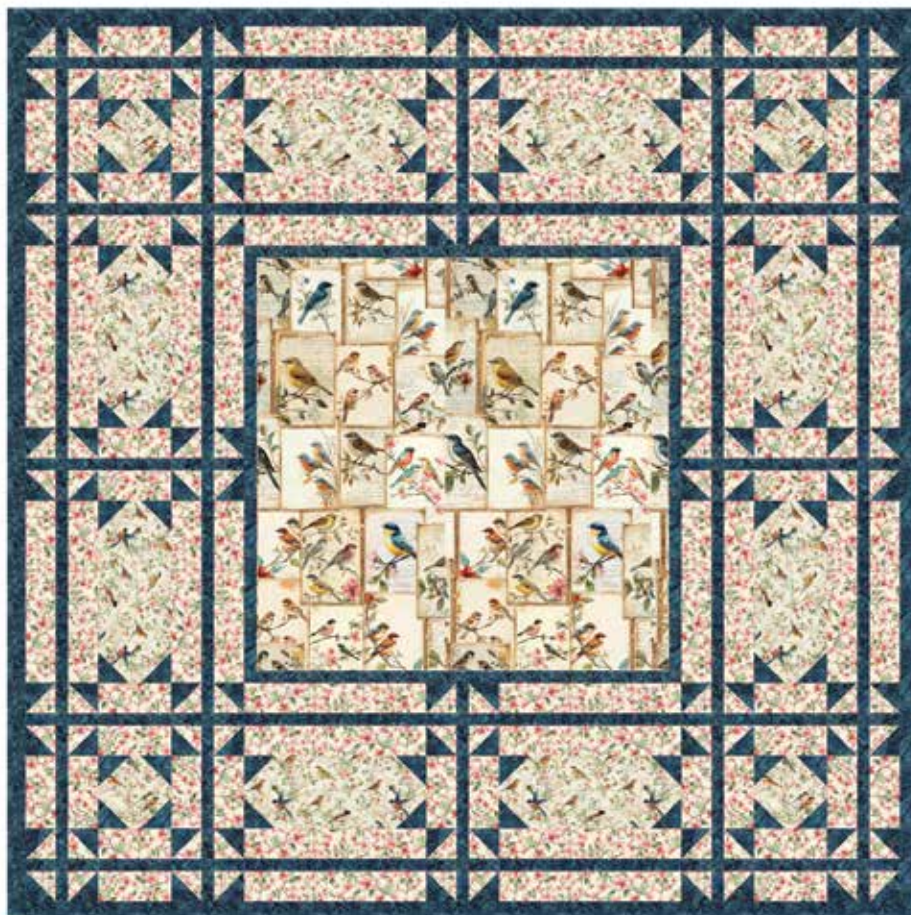

SKETCH BOOK

Finished Quilt: 75" x 75"

Quilt design by TJ
Wright Quilts, featuring
Nesting Hour, a Hoffman
Spectrum Digital Print
collection.

Write your own book
with this beautiful,
romantic quilt!

Y5581 A25-Antique Beige

Y5583 33-Cream

Y5584 448-Blossom

885 87-Blueberry

FABRICS	1 KIT	12 KITS
Y5581 A25-Antique Beige	1 Yard	1 Bolt
Y5583 33-Cream	1 Yard	1 Bolt
Y5584 448-Blossom	2 Yards	2 Bolts
885 87-Blueberry	2 1/4 Yards*	2 Bolts