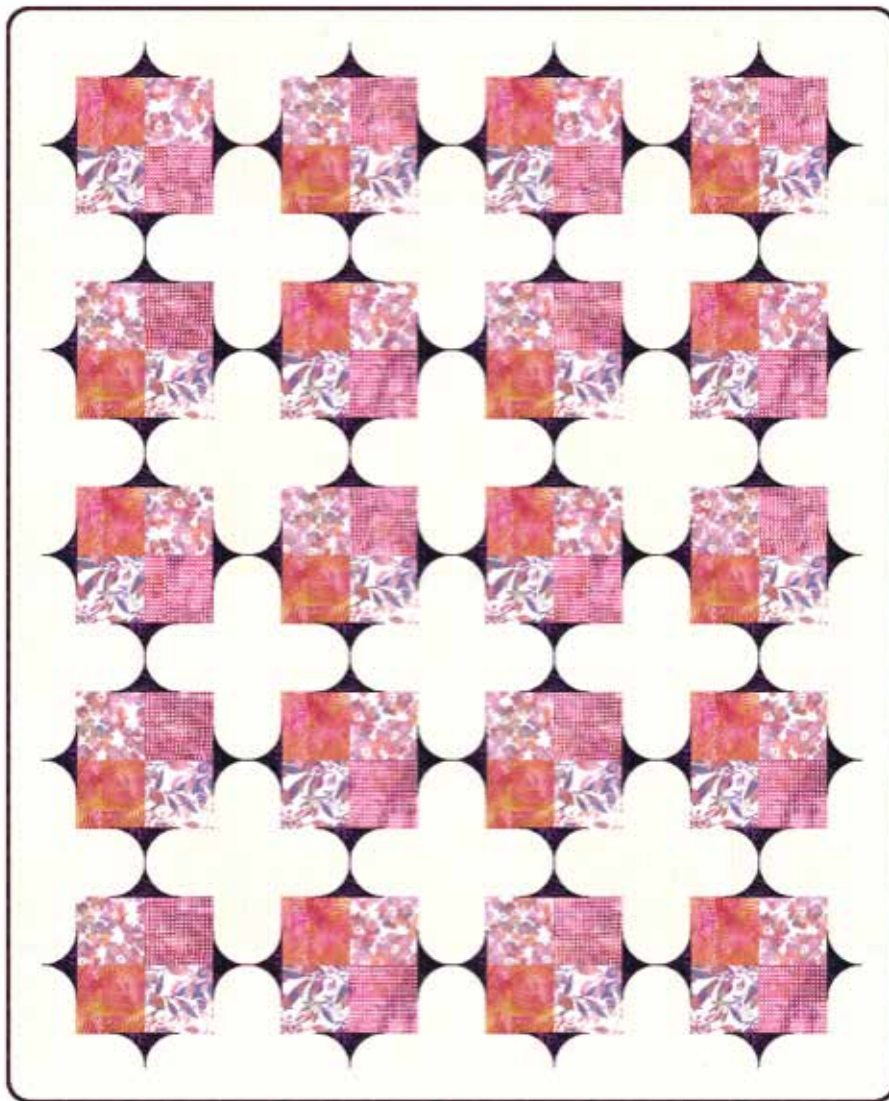

SOUTHERN CROSS

Finished Quilt: 59" x 72"

Quilt design by Southwind Designs, featuring Hoffman Bali Batiks, the Ruby Red Dreams collection.

As sweet as the local candy shop, this quilt will leave you with a sweet tooth!

R2284 265-Oyster

W2560 97-Raspberry

W2563 245-Victoria

W2565 241-Sonoma

W2572 284-Mimosa

W2574 245-Victoria

FABRICS	1 KIT	KITS
R2284 265-Oyster	2 2/3 Yards	1 Bolt
W2560 97-Raspberry	1/2 Yard	1 Bolt
W2563 245-Victoria	1/2 Yard	1 Bolt
W2565 241-Sonoma	1 2/3 Yards*	1 Bolt
W2572 284-Mimosa	1/2 Yard	1 Bolt
W2574 245-Victoria	1/2 Yard	1 Bolt