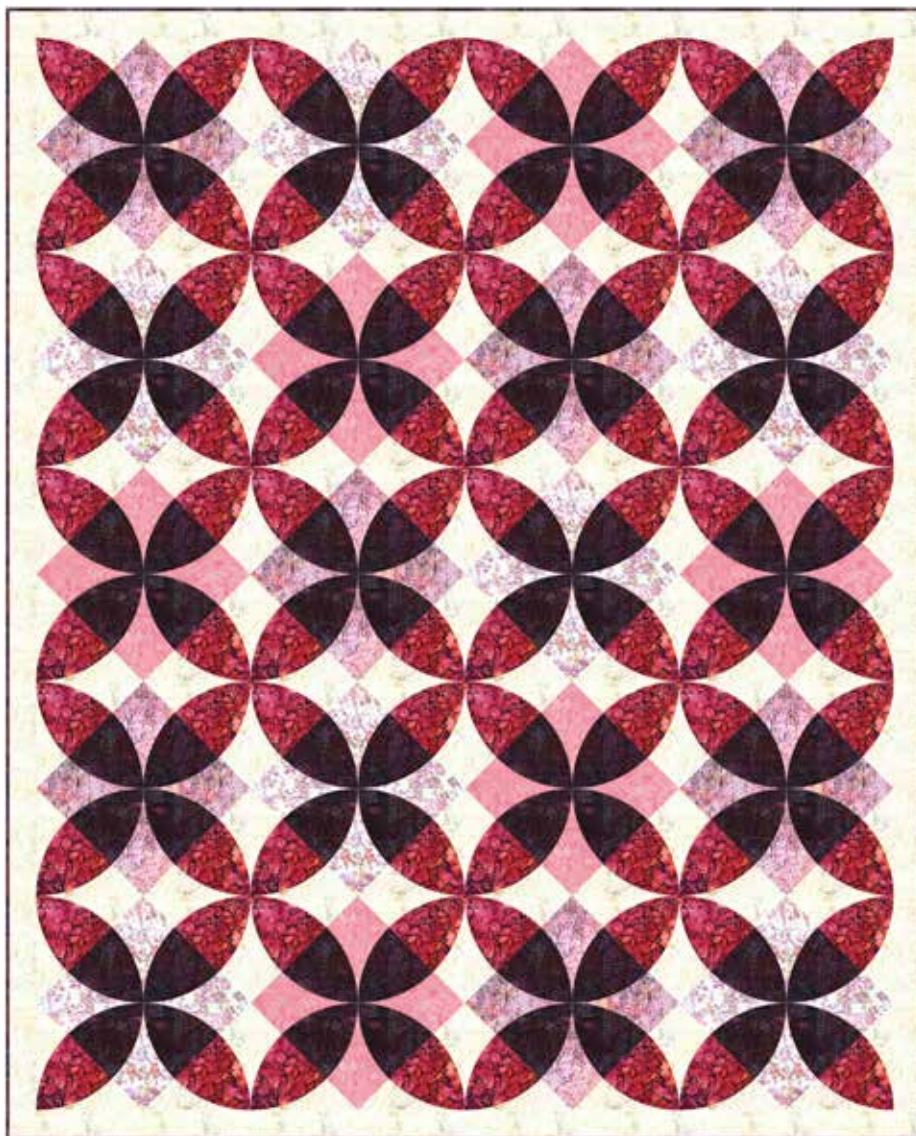

SPARKLING LILIES

Finished Quilt: 68" x 84"

Quilt design by QuiltFOX Design, featuring Hoffman Bali Batiks, the Raspberry Swirl collection.

Feel the love with this happy color palette and sweet shadow play pattern.

W2592 447-Sweetpea

W2605 23-Fuchsia

W2606 143-Ruby

W2609 84-Wheat

R2284 378-Jelly

885 378-Jelly

1895 630-Ballet Pink

FABRICS	1 KIT	10 KITS
W2592 447-Sweetpea	1 1/4 Yards	1 Bolt
W2605 23-Fuchsia	1 1/4 Yards	1 Bolt
W2606 143-Ruby	2 3/4 Yards	2 Bolts
W2609 84-Wheat	3 1/2 Yards	3 Bolts
R2284 378-Jelly	3/4 Yard*	1 Bolt
885 378-Jelly	2 3/4 Yards	2 Bolts
1895 630-Ballet Pink	1 1/4 Yards	1 Bolt