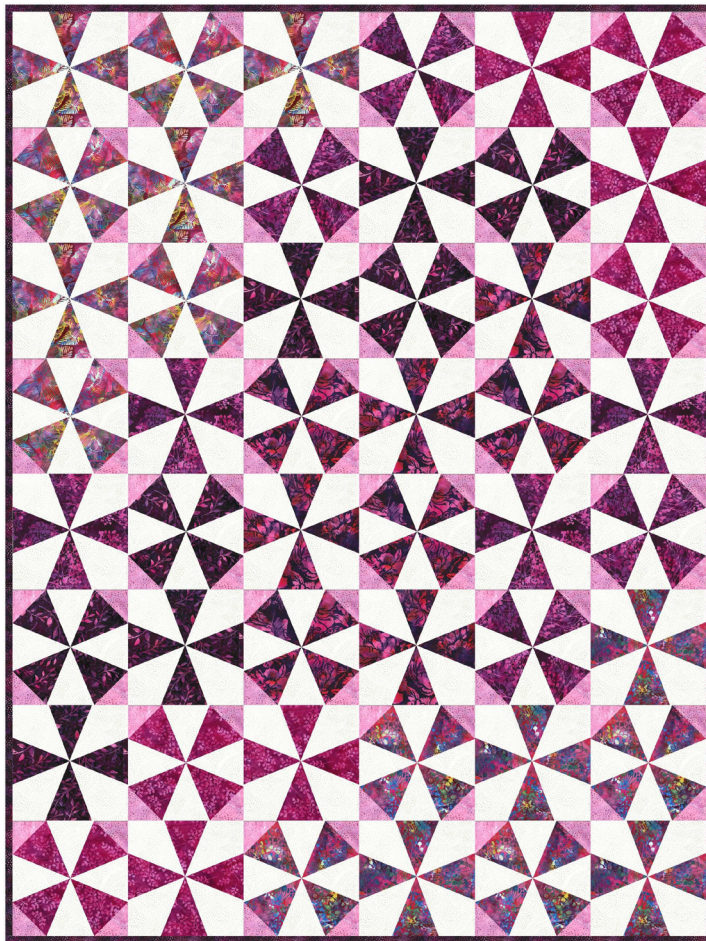

# SPINNING PIE PLATES

Finished Quilt: 48" x 64"

Quilt design by Material Girlfriends, featuring Hoffman Bali Batiks, the Amethyst collection.

A kaleidoscope quilt that is fun and fast! The simplified cutting and piecing makes this an easy-peasy breeze. No templates, no paper-piecing!

<b>FABRICS</b>	<b>1 KIT</b>	<b>7 KITS</b>
X2617 423-Marsala	1/3 Yard	1 Bolt
X2618 14-Purple	1/3 Yard	1 Bolt
X2618 23-Fuchsia	1/3 Yard	1 Bolt
X2619 104-Cabernet	1/3 Yard	1 Bolt
X2620 N45-New Grape	1/3 Yard	1 Bolt
X2621 23-Fuchsia	1/3 Yard	1 Bolt
X2622 423-Marsala	7/8 Yard*	1 Bolt
X2622 521-Mist	2 Yards	1 Bolt
885 140-Petal	3/4 Yard	1 Bolt