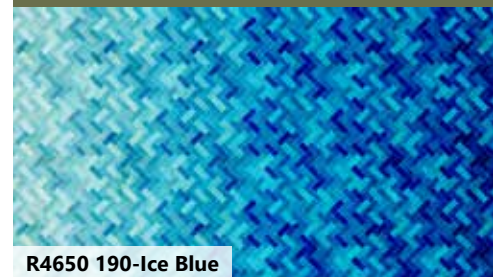

SPLASH AND DASH

Finished Quilt: 54 1/2" x 34 1/2"

Quilt design by Dana Brabson, featuring Up and Away, a Hoffman Spectrum Digital Print collection.

A captivating triptych overlooking a great balloon flight.

R4695 657-Spectrum

R4650 190-Ice Blue

R4688 304-Parrot

FABRICS	1 KIT	10 KITS
R4695 657-Spectrum	1 Panel	1 Bolt
R4650 190-Ice Blue	1 1/2 Yards*	1 Bolt
R4688 304-Parrot	1/8 Yard	1 Bolt

* includes binding

PURCHASE PATTERN
QuiltworksAbq.com