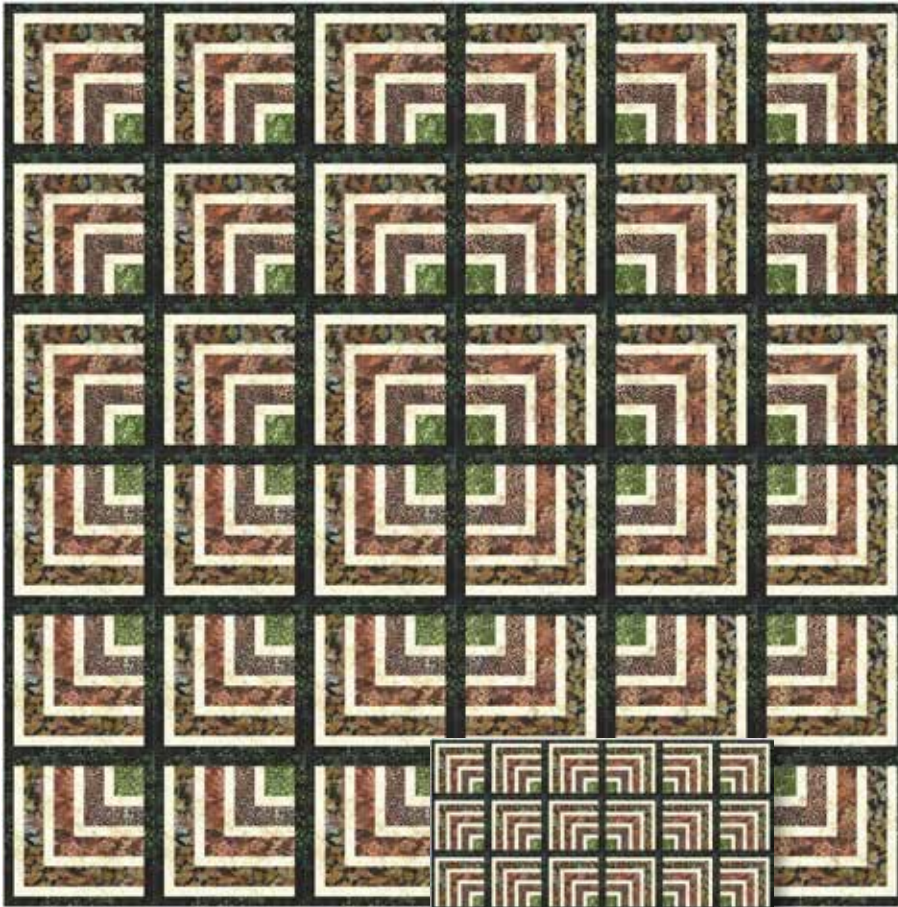

# SQUARE DANCE

Finished Runner: 15" x 45"  
 Finished Crib Quilt: 45" x 45"  
 Finished Lap Quilt: 45" x 60"

Quilt designs by Fairy Lake Quilt Designs, featuring Hoffman Bali Batiks, the Meadowlands collection.

This quilt is assembled using a clever quilt-as-you-go technique.

Crib Quilt: 45" x 45"

Lap Quilt: 45" x 60"

Runner: 15" x 45"

S2354 168-Nutmeg

S2359 531-Papyrus

S2362 365-Tavarua

S2364 216-Black Jade

S2376 714-Fall

S2377 386-Brownie

<b>FABRICS</b>	<b>RUNNER</b> 15" x 45"	<b>CRIB QUILT</b> 45" x 45"	<b>LAP QUILT</b> 45" x 60"
S2354 168-Nutmeg	1 1/2 Yards	3/4 Yard	7/8 Yard
S2359 531-Papyrus	3/4 Yard	1 1/2 Yards	1 7/8 Yards
S2362 365-Tavarua	1/4 Yard	1/2 Yard	1/2 Yard
S2364 216-Black Jade	1 1/4 Yards*	2 3/4 Yards*	3 5/8 Yards*
S2376 714-Fall	1 1/2 Yards	1 Yard	1 1/8 Yards
S2377 386-Brownie	1/2 Yard	5/8 Yard	3/4 Yard