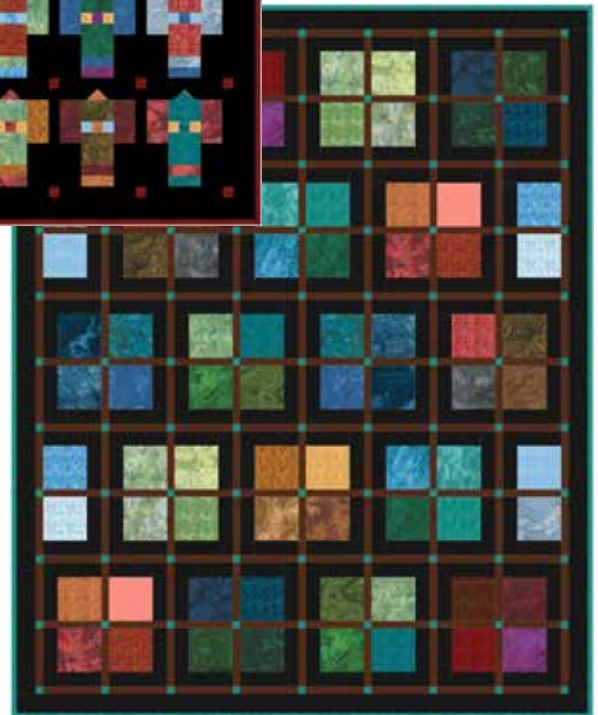

* binding

PURCHASE PATTERN
GourmetQuilter.com
CheckerDist.com

INTERMEDIATE | 1 DAY CLASS

CRACKA KIMONO & SQUARE SNAP

Finished Cracka Kimono Quilt: 53" x 65"
Finished Square Snap Quilt: 59" x 72"

Quilt designs by the Gourmet Quilter, featuring our new 1895 Bali Snaps (5" squares) and Crackers (10" squares)

T4878 253-Havana

1895 418-Chamomile

PURCHASE PATTERN

GourmetQuilter.com
CheckerDist.com

GQ Gourmet Quilter
...because quilting is delicious!

Cracka Kimono:
53" x 65"

Square Snap:
59" x 72"

CRACKA KIMONO FABRICS	1 KIT	12 KITS
BC 732-Harvest Warmth	1 Cracker	2 Boxes
T4878 122-Jet	2 3/8 Yds.	2 Bolts
1895 116-Harvest	5/8 Yard*	1 Bolt

* includes binding

SQUARE SNAP FABRICS	1 KIT	10 KITS
BS 732-Harvest Warmth	2 Snaps	4 Boxes
T4878 122-Jet	2 Yards	2 Bolts
T4878 253-Havana	1 1/8 Yds.	1 Bolt
1895 418-Chamomile	3/4 Yard*	1 Bolt

* includes binding

INTERMEDIATE | 1 DAY CLASS

SQUARE SNAP

Finished Quilt: 59" x 72"

Quilt design by the Gourmet Quilter, featuring our new 1895 Bali Snap (5" squares), Rainbow Sweets.

Be there, or be square. This quilt offers playful hues and sharp lines.