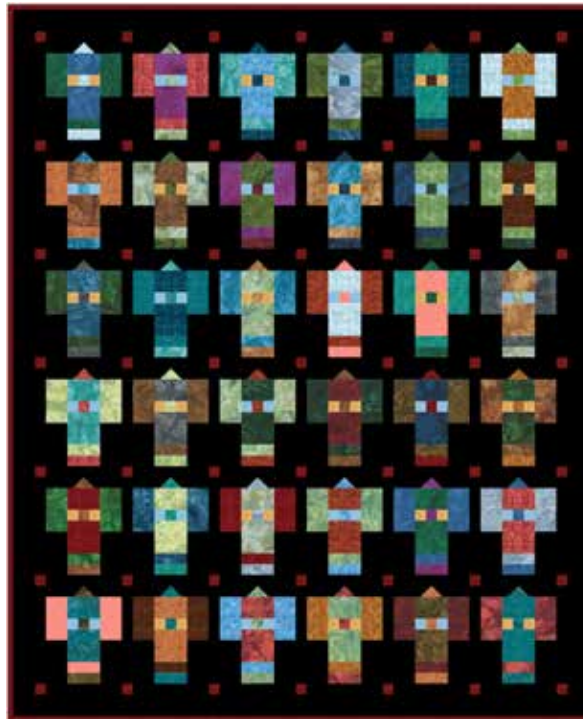

* binding

PURCHASE PATTERN
GourmetQuilter.com
CheckerDist.com

INTERMEDIATE | 1 DAY CLASS

CRACKA KIMONO & SQUARE SNAP

Finished Cracka Kimono Quilt: 53" x 65"
Finished Square Snap Quilt: 59" x 72"

Quilt designs by the Gourmet Quilter, featuring our new 1895 Bali Snaps (5" squares) and Crackers (10" squares)

Cozy up in Harvest Warmth. Snuggle under either of these bold and captivating quilts.

CRACKA KIMONO

BC 732-Harvest Warmth

T4878 122-Jet

1895 116-Harvest

SQUARE SNAP

BS 732-Harvest Warmth

T4878 122-Jet

T4878 253-Havana

1895 418-Chamomile

PURCHASE PATTERN

GourmetQuilter.com
CheckerDist.com

GQ Gourmet Quilter
...because quilting is delicious!

Cracka Kimono:
53" x 65"

Square Snap:
59" x 72"

CRACKA KIMONO FABRICS	1 KIT	12 KITS
BC 732-Harvest Warmth	1 Cracker	2 Boxes
T4878 122-Jet	2 3/8 Yds.	2 Bolts
1895 116-Harvest	5/8 Yard*	1 Bolt