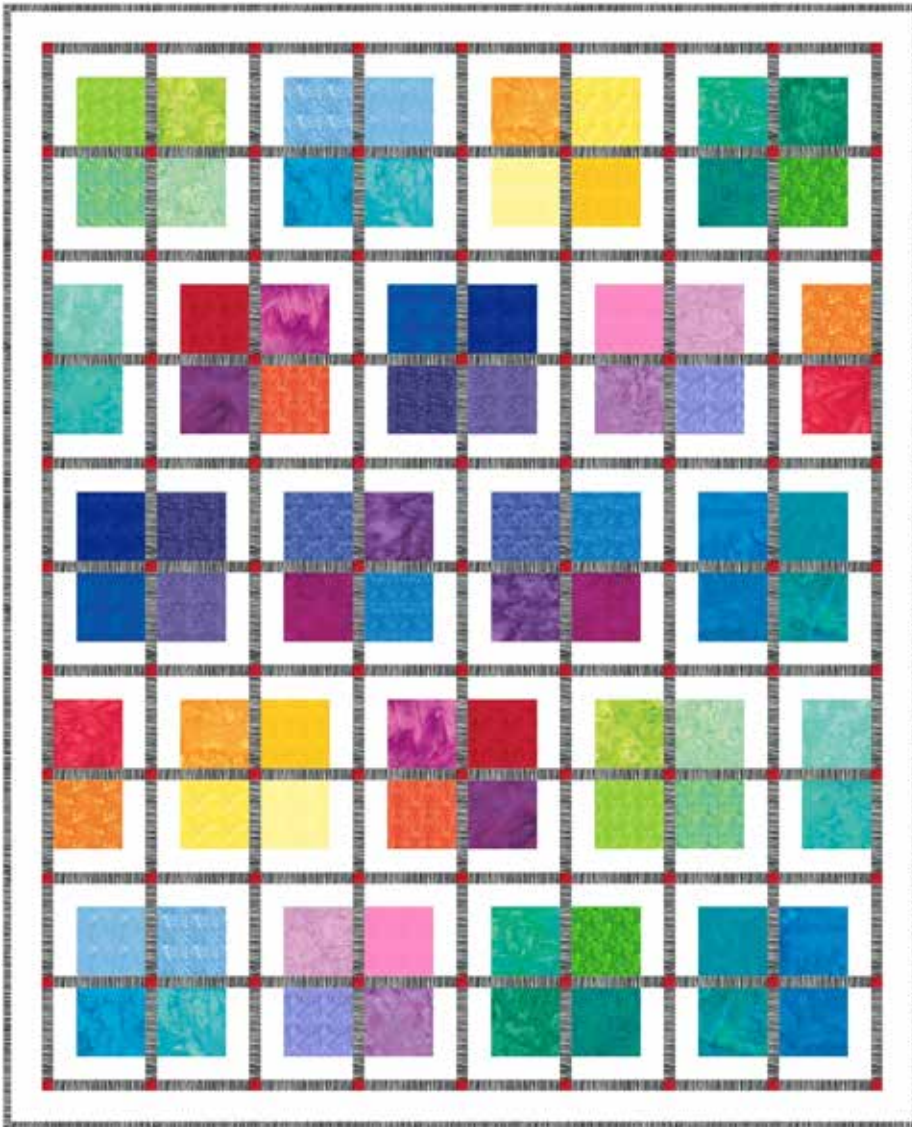

* binding

PURCHASE PATTERN
GourmetQuilter.com
CheckerDist.com

INTERMEDIATE | 1 DAY CLASS

CRACKA KIMONO & SQUARE SNAP

Finished Cracka Kimono Quilt: 53" x 65"
Finished Square Snap Quilt: 59" x 72"

Quilt designs by the Gourmet Quilter, featuring our new 1895 Bali Snaps (5" squares) and Crackers (10" squares)

T4878 253-Havana

1895 418-Chamomile

PURCHASE PATTERN

GourmetQuilter.com
CheckerDist.com

GQ Gourmet Quilter
...because quilting is delicious!

Cracka Kimono:
53" x 65"

Square Snap:
59" x 72"

CRACKA KIMONO FABRICS	1 KIT	12 KITS
BC 732-Harvest Warmth	1 Cracker	2 Boxes
T4878 122-Jet	2 3/8 Yds.	2 Bolts
1895 116-Harvest	5/8 Yard*	1 Bolt

* includes binding

SQUARE SNAP FABRICS	1 KIT	10 KITS
BS 732-Harvest Warmth	2 Snaps	4 Boxes
T4878 122-Jet	2 Yards	2 Bolts
T4878 253-Havana	1 1/8 Yds.	1 Bolt
1895 418-Chamomile	3/4 Yard*	1 Bolt

* includes binding

INTERMEDIATE | 1 DAY CLASS

SQUARE SNAP

Finished Quilt: 59" x 72"

Quilt design by the Gourmet Quilter, featuring our new 1895 Bali Snap (5" squares), Rainbow Sweets.

Be there, or be square. This quilt offers playful hues and sharp lines.