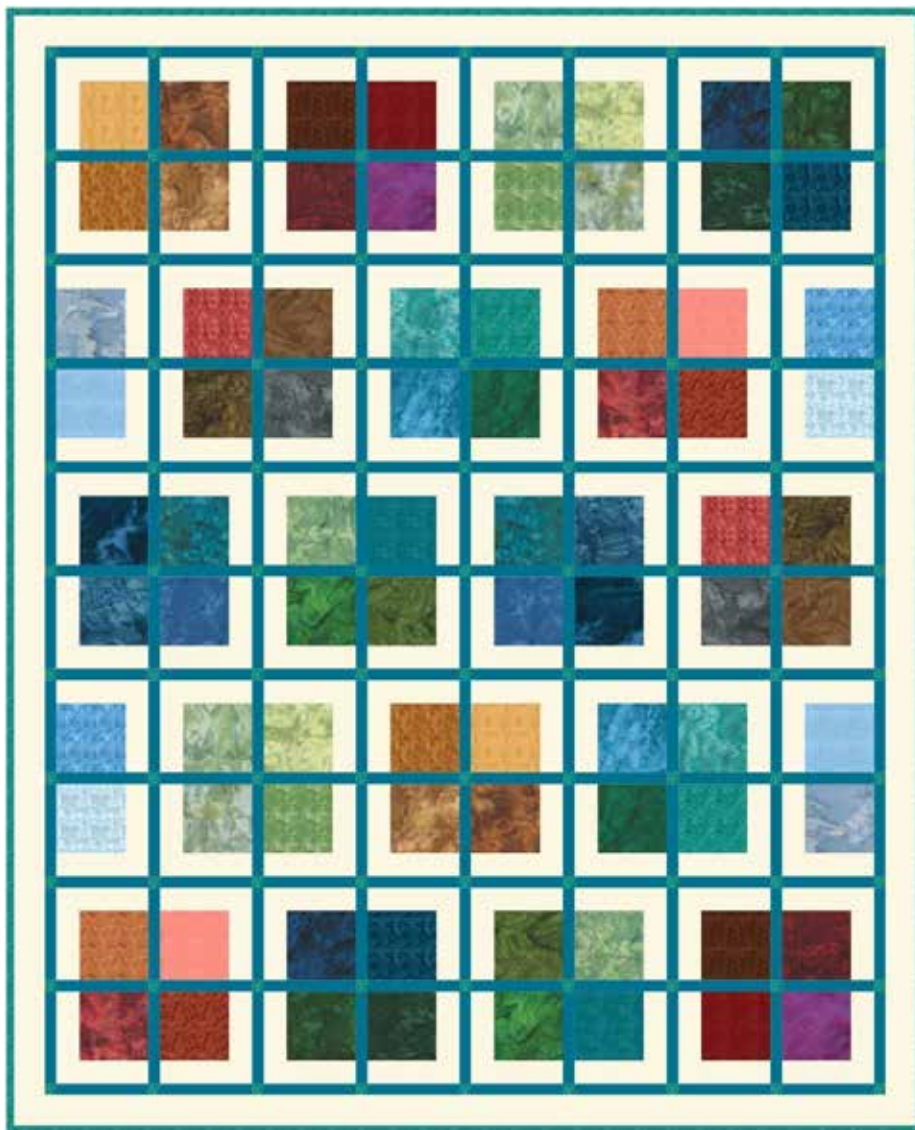

INTERMEDIATE | 1 DAY CLASS

SQUARE SNAP

Finished Quilt: 59" x 72"

Quilt design by the Gourmet Quilter, featuring our new 1895 Bali Snap (5" squares), Harvest Warmth.

Be there, or be square. This quilt offers rich hues and sharp lines.

* binding

PURCHASE PATTERN
GourmetQuilter.com
CheckerDist.com

INTERMEDIATE | 1 DAY CLASS

CRACKA KIMONO & SQUARE SNAP

Finished Cracka Kimono Quilt: 53" x 65"
Finished Square Snap Quilt: 59" x 72"

Quilt designs by the Gourmet Quilter, featuring our new 1895 Bali Snaps (5" squares) and Crackers (10" squares)

T4878 253-Havana

1895 418-Chamomile

PURCHASE PATTERN

GourmetQuilter.com
CheckerDist.com

GQ Gourmet Quilter
...because quilting is delicious!

Cracka Kimono:
53" x 65"

Square Snap:
59" x 72"

CRACKA KIMONO FABRICS	1 KIT	12 KITS
BC 732-Harvest Warmth	1 Cracker	2 Boxes
T4878 122-Jet	2 3/8 Yds.	2 Bolts
1895 116-Harvest	5/8 Yard*	1 Bolt

INTERMEDIATE | 1 DAY CLASS

SQUARE SNAP

Finished Quilt: 59" x 72"

Quilt design by the Gourmet Quilter, featuring our new 1895 Bali Snap (5" squares), Rainbow Sweets.

Be there, or be square. This quilt offers playful hues and sharp lines.