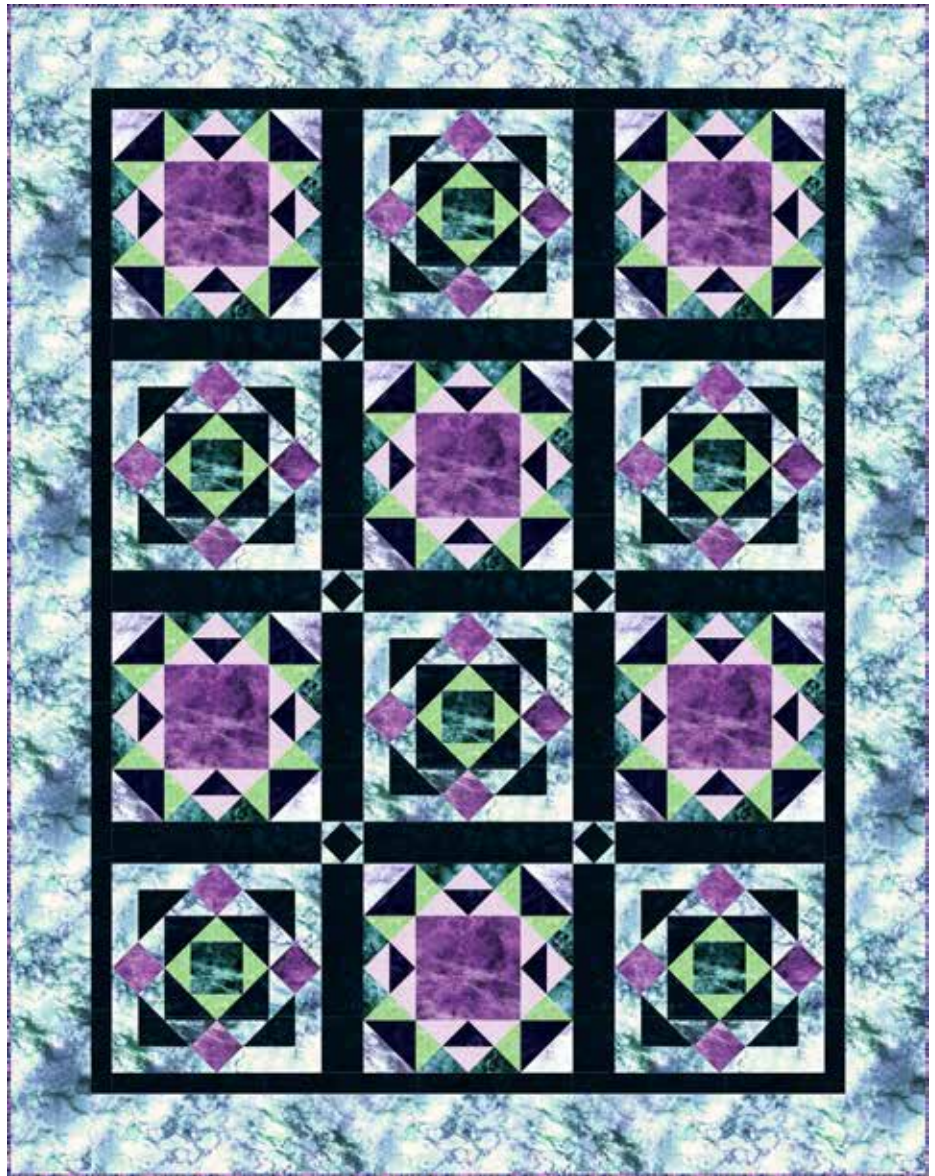

INTERMEDIATE | 1 DAY CLASS

STACKED MARBLES

Finished Quilt: 66" x 84"

Quilt design by Windmill Quilts, featuring Marbled, a Hoffman Spectrum Digital Print collection.

It's all about color! The vibrant and deep tones elevate this quilt to the next level.

S4808 91-Amethyst

S4824 14-Purple

S4824 16-Sky

S4824 21-Teal

S4824 91-Amethyst

1895 30-Lilac

1895 197-Black Grape

1895 216-Black Jade

1895 498-Monstera

1895 703-Deep Teal

FABRICS	1 KIT	12 KITS	FABRICS	1 KIT	12 KITS
S4808 91-Amethyst	5/8 Yard*	1 Bolt	1895 30-Lilac	1/2 Yard	1 Bolt
S4824 14-Purple	7/8 Yard	1 Bolt	1895 197-Black Grape	3/8 Yard	1 Bolt
S4824 16-Sky	2 3/8 Yds.	2 Bolts	1895 216-Black Jade	3/8 Yard	1 Bolt
S4824 21-Teal	3/8 Yard	1 Bolt	1895 498-Monstera	1/2 Yard	1 Bolt
S4824 91-Amethyst	3/8 Yard	1 Bolt	1895 703-Deep Teal	1 3/4 Yds.	2 Bolts