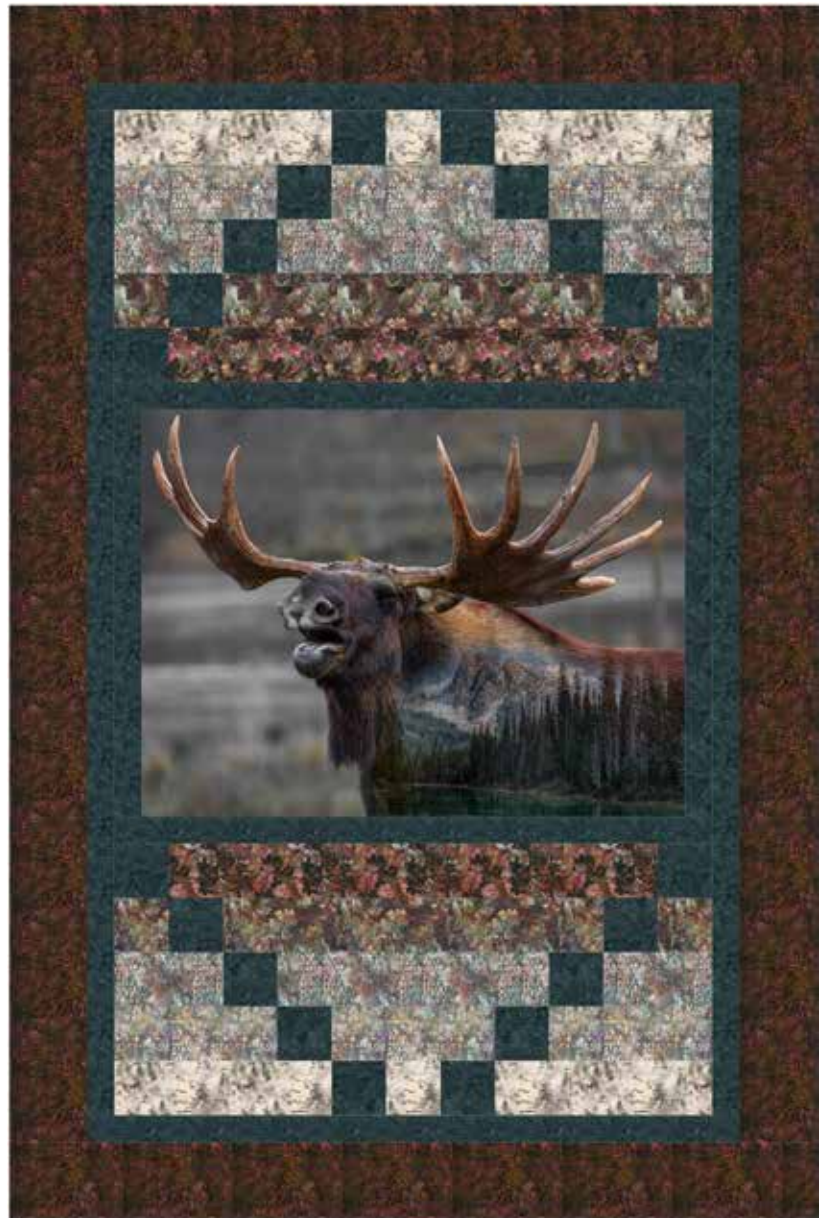

BEGINNER | 1 DAY CLASS

STAIRCASE

Finished Quilt: 59" x 89"

Quilt design by Quilting Renditions, featuring Call of the Wild, a Hoffman Spectrum Digital Print collection.

Let the colors bring nature right into your home in this stunning quilt.

W5510 704-Deep Earth

MR58 336-Sandy

MR59 738-Coral Reef

MR61 185-Abalone

MR61 512-Paradise

MR63 66-Autumn

MR63 714-Fall

1895 537-Blacklight

PURCHASE PATTERN
QuiltingRenditions.com

FABRICS	1 KIT	7 KITS
W5510 704-Deep Earth	1 Panel	1 Bolt
MR58 336-Sandy	1/3 Yard	1 Bolt
MR59 738-Coral Reef	2 1/8 Yards*	1 Bolt
MR61 185-Abalone	1/3 Yard	1 Bolt
MR61 512-Paradise	1/3 Yard	1 Bolt
MR63 66-Autumn	1/3 Yard	1 Bolt
MR63 714-Fall	1/3 Yard	1 Bolt
1895 537-Blacklight	1 1/3 Yards	1 Bolt