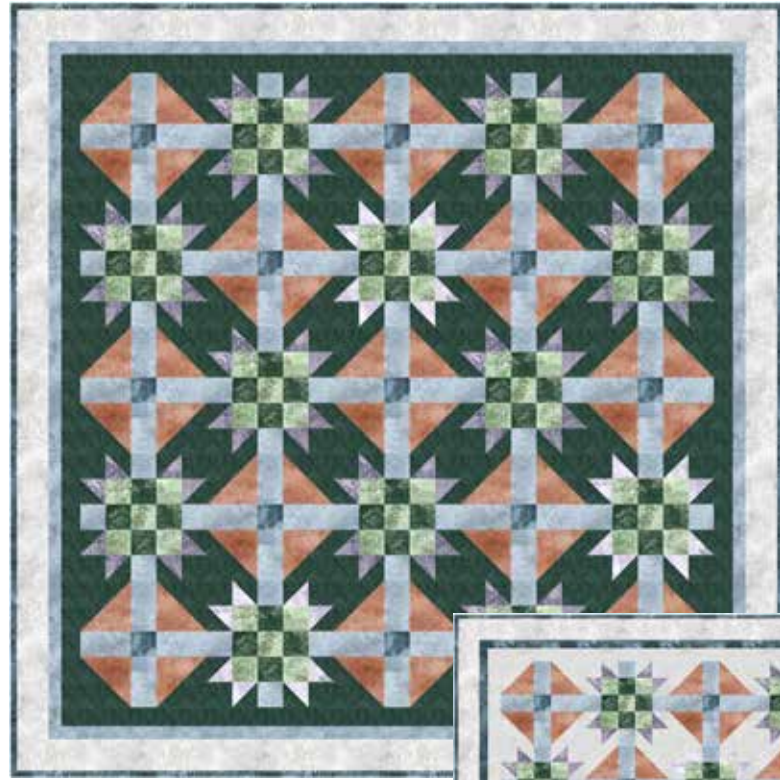

CONFIDENT BEGINNER | 1 DAY CLASS

STAR CROSS

Finished Quilt: 60" x 60"

Quilt design by the Gourmet Quilter, featuring Vintage Farmhouse, a Hoffman Spectrum Digital Print collection, designed by McKenna Ryan.

A timeless pattern compliments these rich hues and soft motifs.

**DARK
COLORWAY**

**LIGHT
COLORWAY**

Dark Colorway

Light Colorway

MRD10 70-Lavender

MRD10 77-Sage

MRD10 91-Amethyst

MRD10 190-Ice Blue

MRD10 192-Pumpkin

MRD10 289-Off White

MRD10 716-Aegean

MRD16 77-Sage

1895 302-Stone

MRD19 24-Alabaster

PURCHASE PATTERN

GourmetQuilter.com

GQ Gourmet Quilter
...because quilting is delicious!

McKenna Ryan

Hoffman
Spectrum Digital

FABRICS	DARK COLORWAY 1 kit	LIGHT COLORWAY 1 kit	EITHER COLORWAY 9 kits
MRD10 70-Lavender	1/8 Yard	1/8 Yard	1 Bolt
MRD10 77-Sage	3/8 Yard	3/8 Yard	1 Bolt
MRD10 91-Amethyst	3/8 Yard	3/8 Yard	1 Bolt
MRD10 190-Ice Blue	1 Yard	3/4 Yard	1 Bolt
MRD10 192-Pumpkin	5/8 Yard	5/8 Yard	1 Bolt
MRD10 289-Off White	3/4 Yard	3/4 Yard	1 Bolt
MRD10 716-Aegean	5/8 Yard*	1 Yard*	1 Bolt
MRD16 77-Sage	3/8 Yard	3/8 Yard	1 Bolt
MRD19 24-Alabaster	—	1 5/8 Yards	1 Bolt
1895 302-Stone	1 5/8 Yards	—	1 Bolt