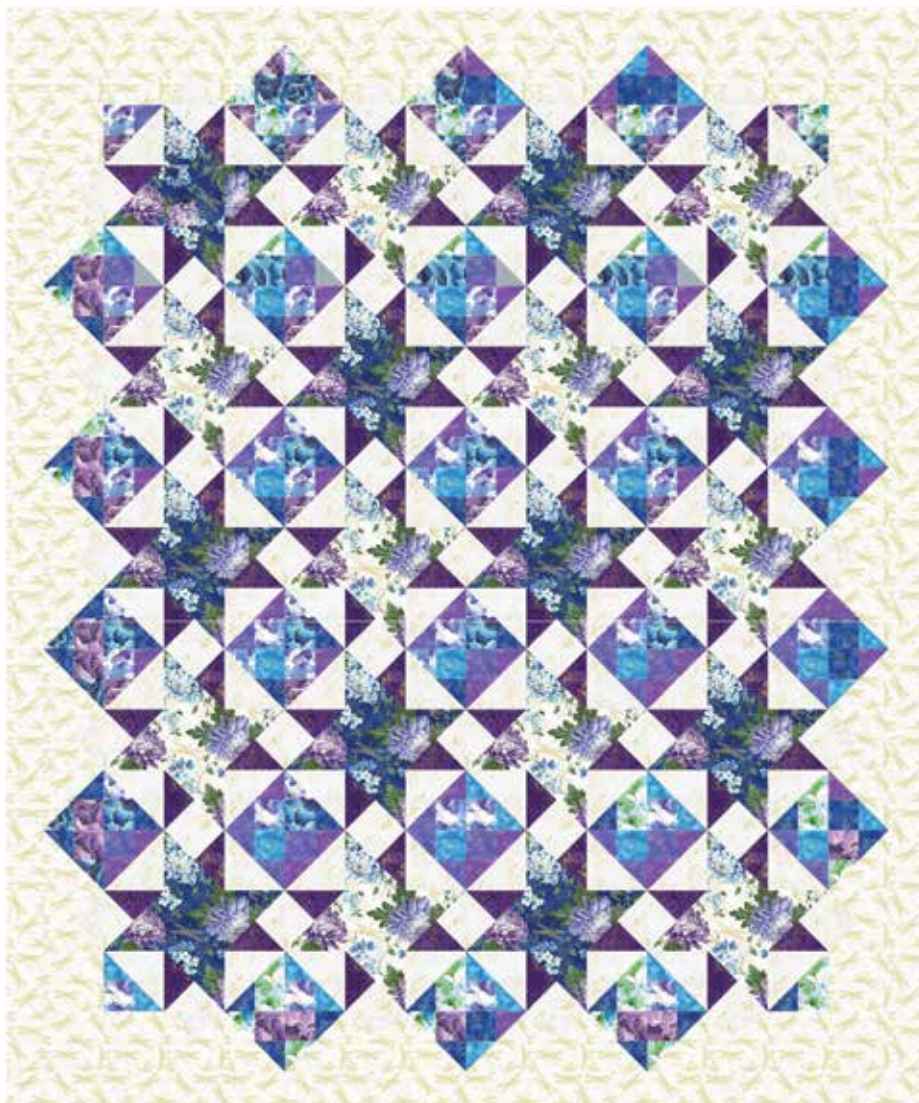

STARGAZER

Finished Quilt: 76" x 91"

Quilt design by Bear Hug
Quiltworks, featuring
Graceful Garden.

A timeless pattern sure to
be the star of the show!
Let this light and gorgeous
quilt speak to anyone that
walks into your store!

S7730 18G-Royal Gold

S7730 222G-Hydrangea Gold

S7731 222G-Hydrangea Gold

S7731 445G-Spearmint Gold

S7732 14G-Purple Gold

S7732 18G-Royal Gold

S7734 18G-Royal Gold

**S7734 91G-
Amethyst Gold**

S7735 3G-White Gold

**S7734 229G-
Wisteria Gold**

S4705 14-Purple

**S7734 258G-
Cerulean Gold**

**R7690 289G-
Off White Gold**

FABRICS	1 KIT	8 KITS	FABRICS	1 KIT	8 KITS
S7730 18G-Royal Gold	1 Yard	1 Bolt	S7734 91G-Amethyst Gold	3/8 Yard	1 Bolt
S7730 222G-Hydrangea Gold	1 Yard	1 Bolt	S7734 229G-Wisteria Gold	3/8 Yard	1 Bolt
S7731 222G-Hydrangea Gold	3/8 Yard	1 Bolt	S7734 258G-Cerulean Gold	3/8 Yard	1 Bolt
S7731 445G-Spearmint Gold	3/8 Yard	1 Bolt	S7735 3G-White Gold	3 Yards	2 Bolts
S7732 14G-Purple Gold	3/8 Yard	1 Bolt	S4705 14-Purple	7/8 Yard	1 Bolt
S7732 18G-Royal Gold	3/8 Yard	1 Bolt	R7690 289G-Off White Gold	1 7/8 Yds.	1 Bolt
S7734 18G-Royal Gold	3/8 Yard	1 Bolt			