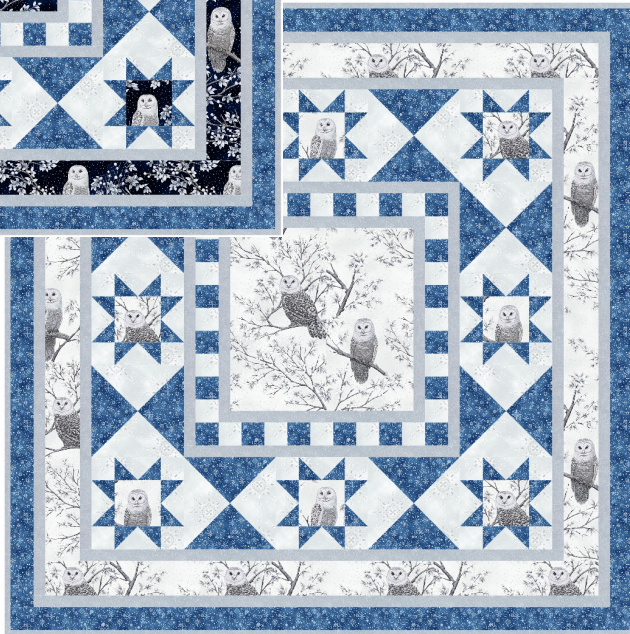

# STARLIGHT SYMPHONY

Finished Quilt: 54" x 54"

Quilt design by the  
Gourmet Quilter, featuring  
Midnight Perch.

A bit of sparkle and a bit  
of serenity in these star  
patterned beauties!

Dark Colorway

Light Colorway

DARK

G8555 113S-Frost Silver

X7798 128S-Midnight Silver

X7800 597S-December Silver

X7801 19S-Navy Silver

LIGHT

G8555 113S-Frost Silver

X7798 587S-December Silver

X7800 597S-December Silver

X7801 19S-Navy Silver

PURCHASE PATTERN

GourmetQuilter.com  
CheckerDist.com

FABRICS	DARK 1 kit	DARK 12 kits	LIGHT 1 kit	LIGHT 12 kits
G8555 113S-Frost Silver	1 1/4 Yards*	1 Bolt	1 1/4 Yards*	1 Bolt
X7798 128S-Midnight Silver	1 1/4 Yards	1 Bolt	—	—
X7798 587S-December Silver	—	—	1 1/4 Yards	1 Bolt
X7800 597S-December Silver	1 Yard	1 Bolt	1 Yard	1 Bolt
X7801 19S-Navy Silver	1 1/4 Yards	1 Bolt	1 1/4 Yards	1 Bolt