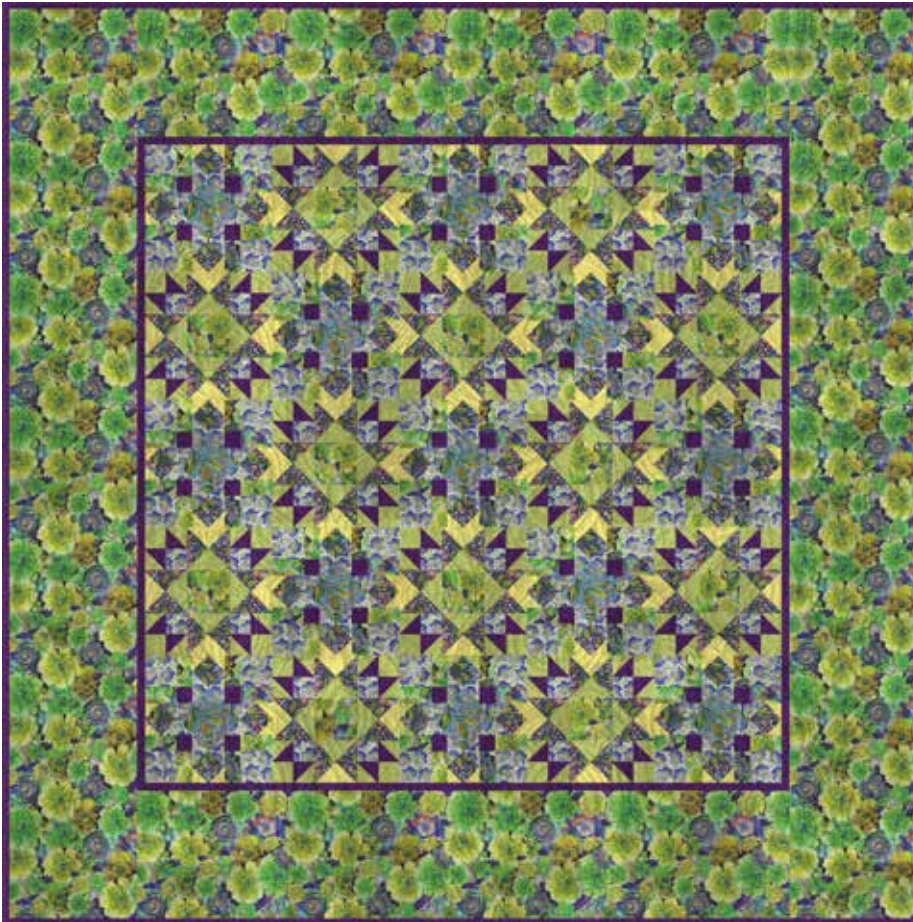

ADVANCED BEGINNER | 1 DAY CLASS

STARRY GARDEN DELIGHT

Finished Quilt: 57" x 57"

Quilt design by Marlies Janssen of Candy Quilt Design, featuring Whimsical Flower Garden, Marlies signature Hoffman Spectrum Digital print collection.

A captivating quilt design that harmoniously blends two distinctive block styles to create a visually stunning masterpiece.

PURCHASE PATTERN
CandyQuiltDesign.com

FABRICS	1 KIT	7 KITS
W5537 23-Fuchsia	2 Yards	1 Bolt
W5538 757-Razzmatazz	3/4 Yard	1 Bolt
W5539 7-Blue	3/8 Yard	1 Bolt
W5539 19-Navy	1/2 Yard	1 Bolt
1895 72-Magenta	1/8 Yard	1 Bolt
1895 153-Tea Rose	3/8 Yard	1 Bolt
1895 438-Crocus	1 Yard*	1 Bolt
1895 493-Pink Lemonade	3/8 Yard	1 Bolt

* includes binding

ADVANCED BEGINNER | 1 DAY CLASS

STARRY GARDEN DELIGHT

Finished Quilt: 57" x 57"

Quilt design by Marlies Janssen of Candy Quilt Design, featuring Whimsical Flower Garden, Marlies signature Hoffman Spectrum Digital print collection.

A captivating quilt design that harmoniously blends two distinctive block styles to create a visually stunning masterpiece.

FABRICS	1 KIT	7 KITS
S4705 14-Purple	1 Yard*	1 Bolt
S4705 124-Lemon	3/8 Yard	1 Bolt
S4705 178-Leaf	1/2 Yard	1 Bolt
W5537 71-Lime	2 Yards	1 Bolt
W5538 14-Purple	5/8 Yard	1 Bolt
W5539 7-Blue	1/4 Yard	1 Bolt
W5539 19-Navy	1/2 Yard	1 Bolt