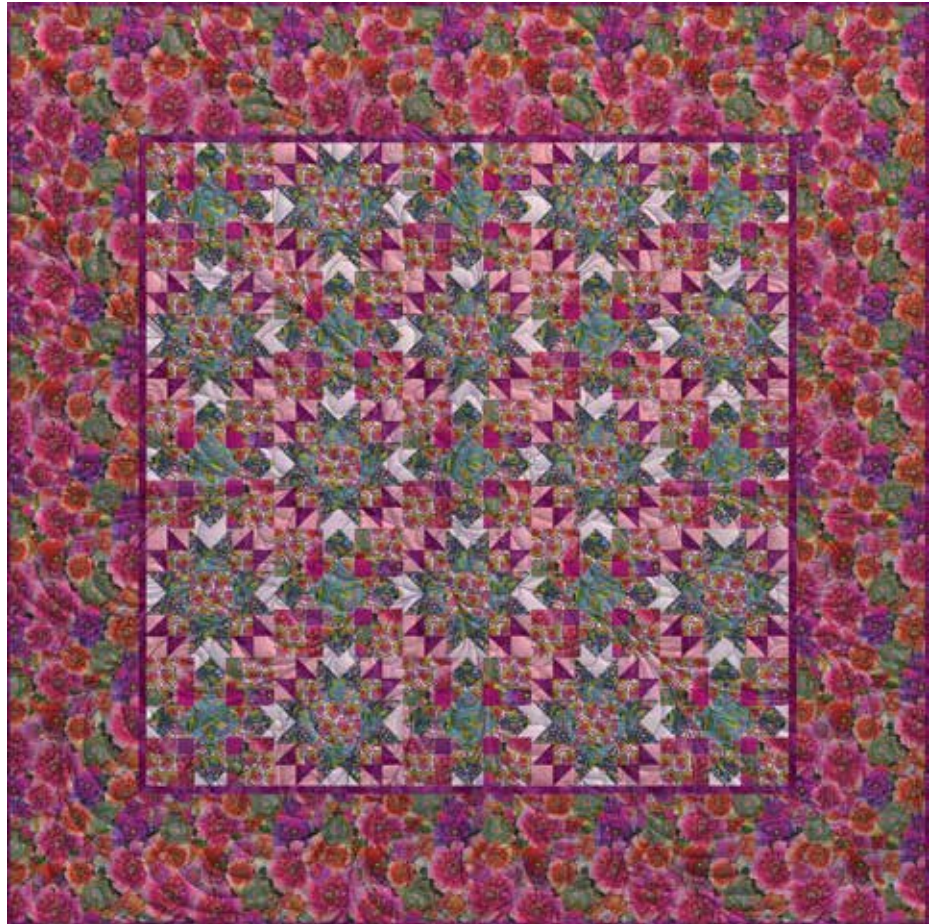

ADVANCED BEGINNER | 1 DAY CLASS

STARRY GARDEN DELIGHT

Finished Quilt: 57" x 57"

Quilt design by Marlies Janssen of Candy Quilt Design, featuring Whimsical Flower Garden, Marlies signature Hoffman Spectrum Digital print collection.

A captivating quilt design that harmoniously blends two distinctive block styles to create a visually stunning masterpiece.

PURCHASE PATTERN
CandyQuiltDesign.com

FABRICS	1 KIT	7 KITS
W5537 23-Fuchsia	2 Yards	1 Bolt
W5538 757-Razzmatazz	3/4 Yard	1 Bolt
W5539 7-Blue	3/8 Yard	1 Bolt
W5539 19-Navy	1/2 Yard	1 Bolt
1895 72-Magenta	1/8 Yard	1 Bolt
1895 153-Tea Rose	3/8 Yard	1 Bolt
1895 438-Crocus	1 Yard*	1 Bolt
1895 493-Pink Lemonade	3/8 Yard	1 Bolt

* includes binding

ADVANCED BEGINNER | 1 DAY CLASS

STARRY GARDEN DELIGHT

Finished Quilt: 57" x 57"

Quilt design by Marlies Janssen of Candy Quilt Design, featuring Whimsical Flower Garden, Marlies signature Hoffman Spectrum Digital print collection.

A captivating quilt design that harmoniously blends two distinctive block styles to create a visually stunning masterpiece.

FABRICS	1 KIT	7 KITS
S4705 14-Purple	1 Yard*	1 Bolt
S4705 124-Lemon	3/8 Yard	1 Bolt
S4705 178-Leaf	1/2 Yard	1 Bolt
W5537 71-Lime	2 Yards	1 Bolt
W5538 14-Purple	5/8 Yard	1 Bolt
W5539 7-Blue	1/4 Yard	1 Bolt
W5539 19-Navy	1/2 Yard	1 Bolt