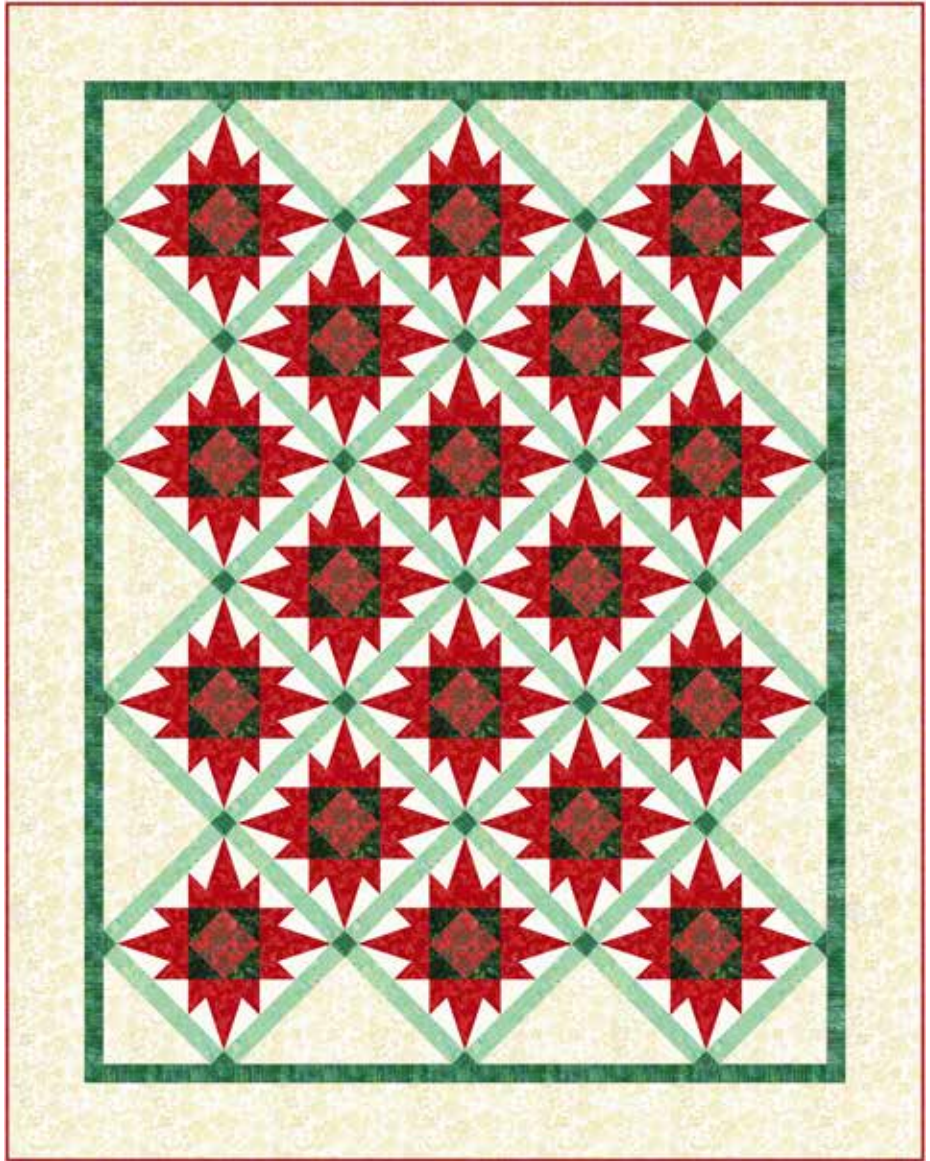

BEAR HUG QUILTWORKS

ADVANCED BEGINNER | 1 DAY CLASS

STELLAIRE

Finished Quilt: 73" x 92"

Quilt design by Bear Hug Quiltworks, featuring Hoffman Bali Batiks, the Christmas Spirit collection

Show off your holiday cheer with this tasteful array of batiks featured in perfect "on point" stars.

U2450 403-Cherry

U2455 161-Christmas

U2455 265-Oyster

U2460 252-Dublin

U2462 237-Aventurine

U2462 403-Cherry

U2463 20-Natural

1895 680-Honeydew

| FABRICS | 1 KIT | 8 KITS |
|----------------------|-------------|---------|
| U2450 403-Cherry | 2 1/4 Yards | 2 Bolts |
| U2455 161-Christmas | 5/8 Yard | 1 Bolt |
| U2455 265-Oyster | 3 1/2 Yards | 2 Bolts |
| U2460 252-Dublin | 3/4 Yard | 1 Bolt |
| U2462 403-Cherry | 3/4 Yard* | 1 Bolt |
| U2463 20-Natural | 1 3/4 Yards | 1 Bolt |
| U2462 237-Aventurine | 7/8 Yard | 1 Bolt |
| 1895 680-Honeydew | 1 1/4 Yards | 1 Bolt |