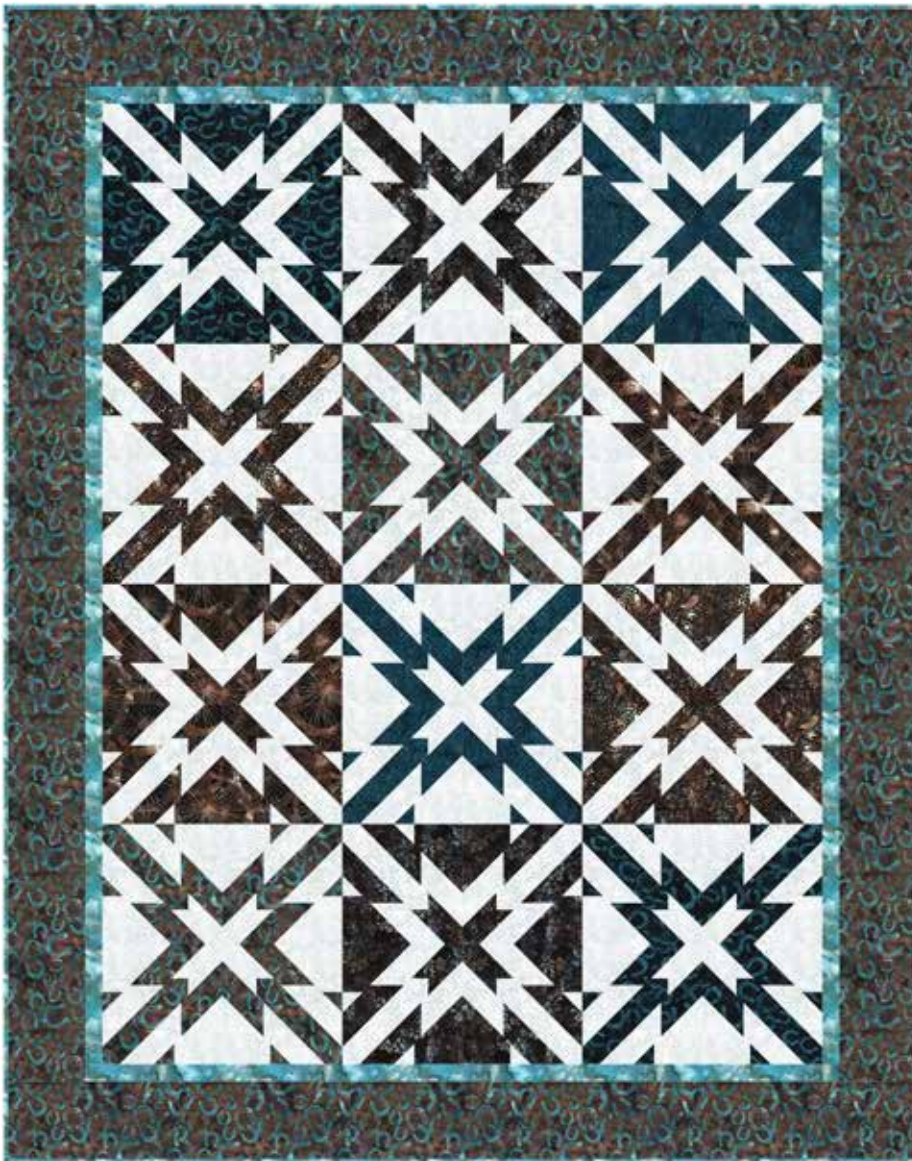

# STELLAR MAGIC

Finished Quilt: 53" x 67"

Quilt design by Material Girlfriends, featuring Hoffman Bali Batiks, the On the Range collection.

Opposites attract! This is a fun and easy pattern. The "disappearing" L block magically creates a stellar block!

W2598 51-Chestnut

W2598 524-Moonstruck

W2599 180-Walnut

W2607 180-Walnut

W2609 180-Walnut

W2612 239-Persia

839 73-Ocean

885 443-Seasalt

FABRICS	1 KIT	12 KITS
W2598 51-Chestnut	1 1/3 Yards	1 Bolt
W2598 524-Moonstruck	1/3 Yard	1 Bolt
W2599 180-Walnut	1/3 Yard	1 Bolt
W2607 180-Walnut	1/3 Yard	1 Bolt
W2609 180-Walnut	1/3 Yard	1 Bolt
W2612 239-Persia	1/3 Yard	1 Bolt
839 73-Ocean	1 Yard*	1 Bolt
885 443-Seasalt	2 1/4 Yards	2 Bolts