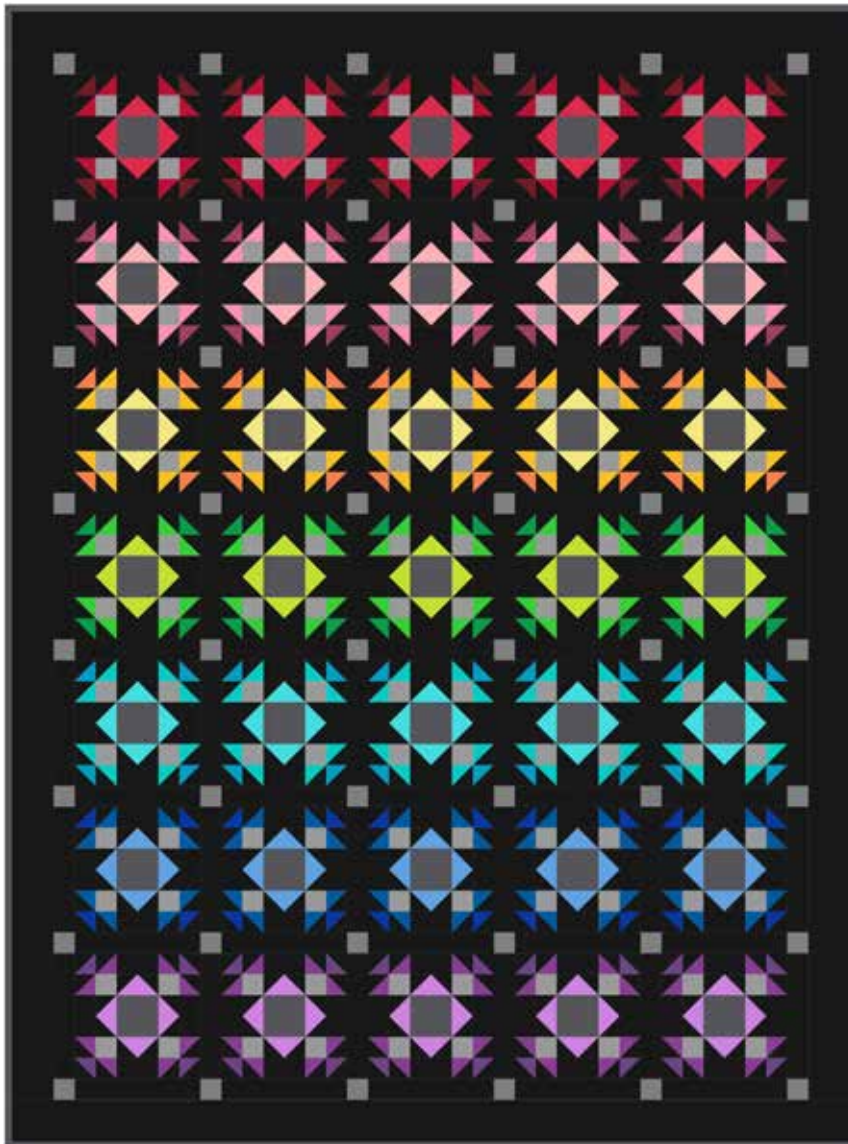

# SUMMER CACTUS BLOOMS

Finished Quilt: 61" x 82"

Quilt design by Tourmaline & Thyme Quilts, featuring 24/7 Solids, our premium combed cotton essential.

This quilt provides a rainbow of blooms. The simple pieces are combined into this intriguing pattern.

## T4878 10-Crimson

T4878 23-Fuchsia	T4878 371-Aruba
T4878 42-Primrose	T4878 380-Mineral
T4878 46-Plum	T4878 403-Cherry
T4878 81-Violet	T4878 422-Kiwi
T4878 117-Heather	T4878 447-Sweetpea
T4878 121-Ivy	T4878 463-Daisy
T4878 122-Jet	T4878 474-Punch
T4878 123-Lapis	T4878 506-Barbados
T4878 167-Marine	T4878 664-Bahamas
T4878 192-Pumpkin	T4878 675-Graphite
T4878 302-Stone	T4878 744-Lemongrass
T4878 312-Atlantic	T4878 748-Clover

FABRICS	1 KIT	12 KITS	FABRICS	1 KIT	12 KITS
T4878 10-Crimson	1/8 Yard	1 Bolt	T4878 371-Aruba	1/8 Yard	1 Bolt
T4878 23-Fuchsia	1/4 Yard	1 Bolt	T4878 380-Mineral	1/4 Yard	1 Bolt
T4878 42-Primrose	1/4 Yard	1 Bolt	T4878 403-Cherry	1/4 Yard	1 Bolt
T4878 46-Plum	1/4 Yard	1 Bolt	T4878 422-Kiwi	1/4 Yard	1 Bolt
T4878 81-Violet	1/8 Yard	1 Bolt	T4878 447-Sweetpea	1/4 Yard	1 Bolt
T4878 117-Heather	1/4 Yard	1 Bolt	T4878 463-Daisy	1/4 Yard	1 Bolt
T4878 121-Ivy	1/4 Yard	1 Bolt	T4878 474-Punch	1/8 Yard	1 Bolt
T4878 122-Jet	4 1/4 Yds.	4 Bolts	T4878 506-Barbados	1/4 Yard	1 Bolt
T4878 123-Lapis	1/8 Yard	1 Bolt	T4878 664-Bahamas	1/4 Yard	1 Bolt
T4878 167-Marine	1/4 Yard	1 Bolt	T4878 675-Graphite	1 1/4 Yds.*	1 Bolt
T4878 192-Pumpkin	1/8 Yard	1 Bolt	T4878 744-Lemongrass	1/4 Yard	1 Bolt
T4878 302-Stone	1/2 Yard	1 Bolt	T4878 748-Clover	1/8 Yard	1 Bolt
T4878 312-Atlantic	1/4 Yard	1 Bolt			