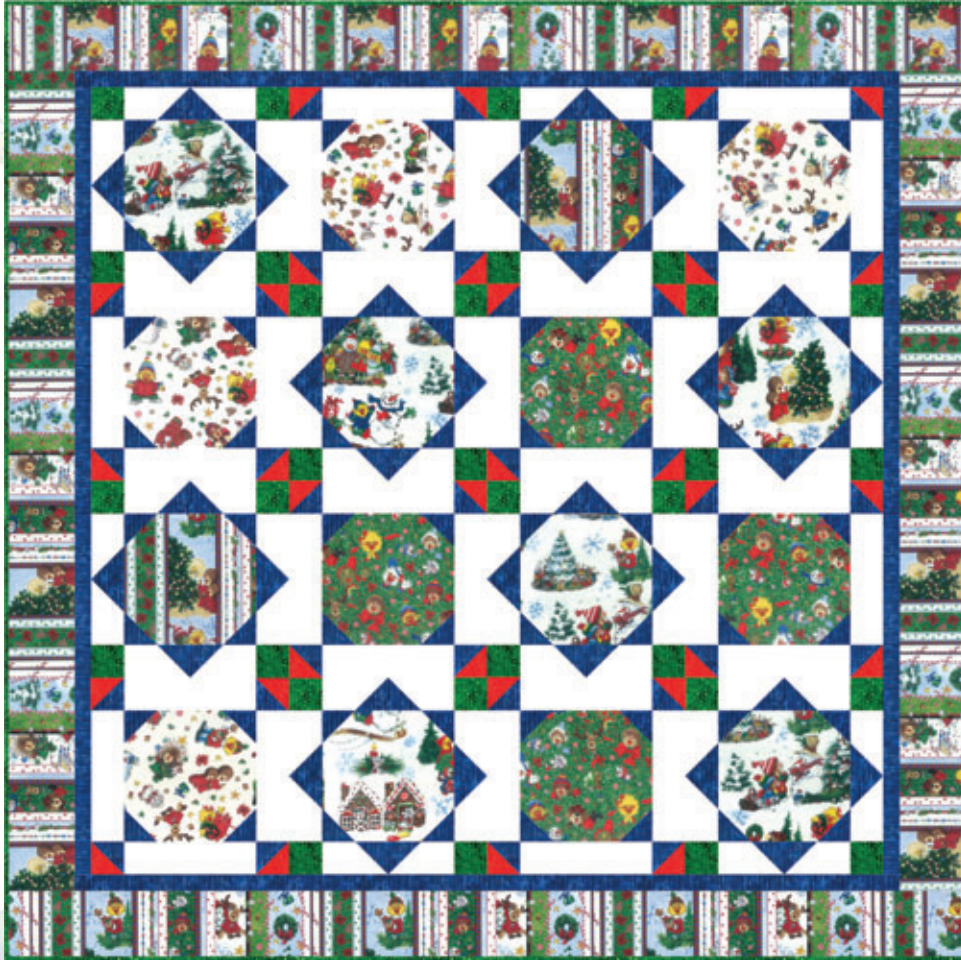

# SUZY'S SQUARE DANCE

Quilt design by Nancy Mahoney featuring fabrics from the  
 "Suzy's Christmas and Suzy's Halloween" collection by Hoffman California Fabrics

Finished Size 58" x 58"

L4183 307-Snow

L4184 16-Sky

## Quilt Yardage Chart

Suzy Christmas	1 Kit	12 Kits
L4183 307-Snow	5/8 yard	7 1/2 yards
L4185 307-Snow	3/8 yard	4 1/2 yards
L4184 16-Sky	1 1/8 yard	7 1/2 yards
L4186 189-Christmas Green	3/8 yard	4 1/2 yards
L7300 301-Bluebird	1 yard	13 1/2 yards
1895 444-Chilies	1/4 yard	3 yards
1895 307-Snow	1 yard	12 yards
M7500 115-Grass	5/8 yard	7 1/2 yards