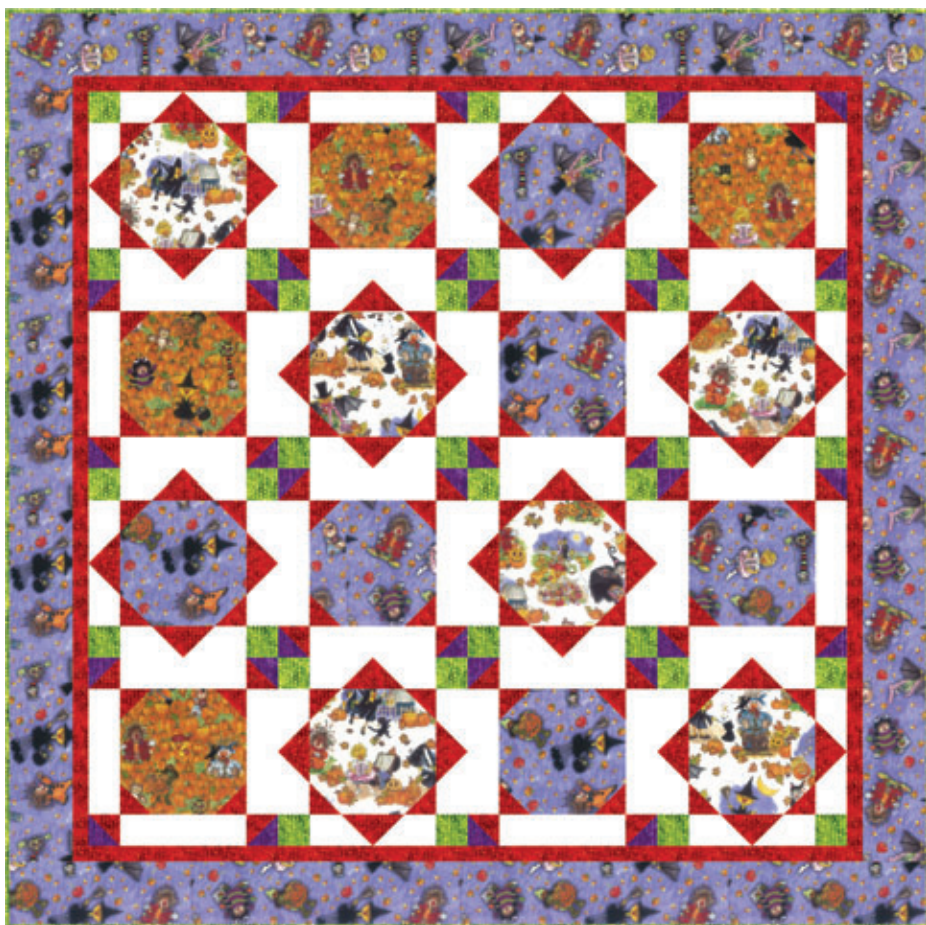

“Suzy’s Square Dance” (selected from the Suzy’s Christmas & Suzy’s Halloween collections) featuring fabrics by Hoffman California Fabrics

Quilt Yardage Chart

Suzy Christmas	1 Kit	12 Kits
L4183 307-Snow	5/8 yard	7 1/2 yards
L4185 307-Snow	3/8 yard	4 1/2 yards
L4184 16-Sky	1 1/8 yard	7 1/2 yards
L4186 189-Christmas Green	3/8 yard	4 1/2 yards
L7300 301-Bluebird	1 yard	13 1/2 yards
1895 444-Chilies	1/4 yard	3 yards
1895 307-Snow	1 yard	12 yards
M7500 115-Grass	5/8 yard	7 1/2 yards

Suzy’s Halloween	1 Kit	12 Kits
L4180 604-Halloween	5/8 yard	7 1/2 yards
L4182 192-Pumpkin	3/8 yard	4 1/2 yards
L4181 45-Grape	1 1/2 yard	18 yards
M7500 403-Cherry	1 yard	12 yards
L7300 45-Grape	1/4 yard	3 yards
WH2 3-White	7/8 yard	10 1/2 yards
M7500 178-Leaf	5/8 yard	7 1/2 yards

L4180 604-Halloween