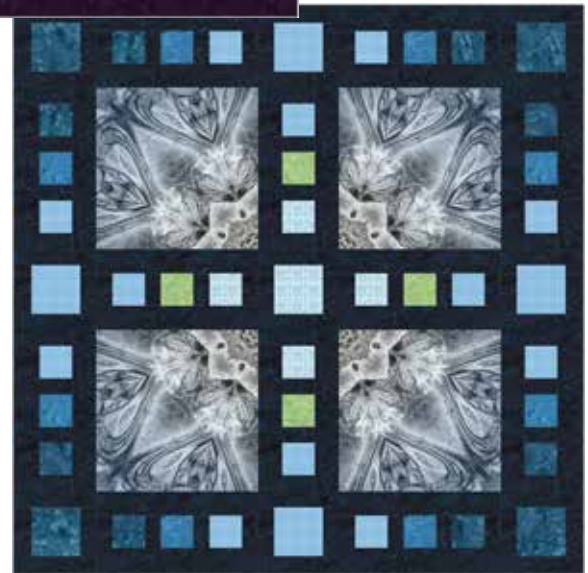

# TALMADGE

Finished Quilt: 70" x 70"

Quilt design by Bear Hug Quiltworks, featuring Dream Big Kaleidoscope, a Hoffman Spectrum Digital Print collection.

A unique idea to infiltrate and frame this amazing design!

Aurora

Slate