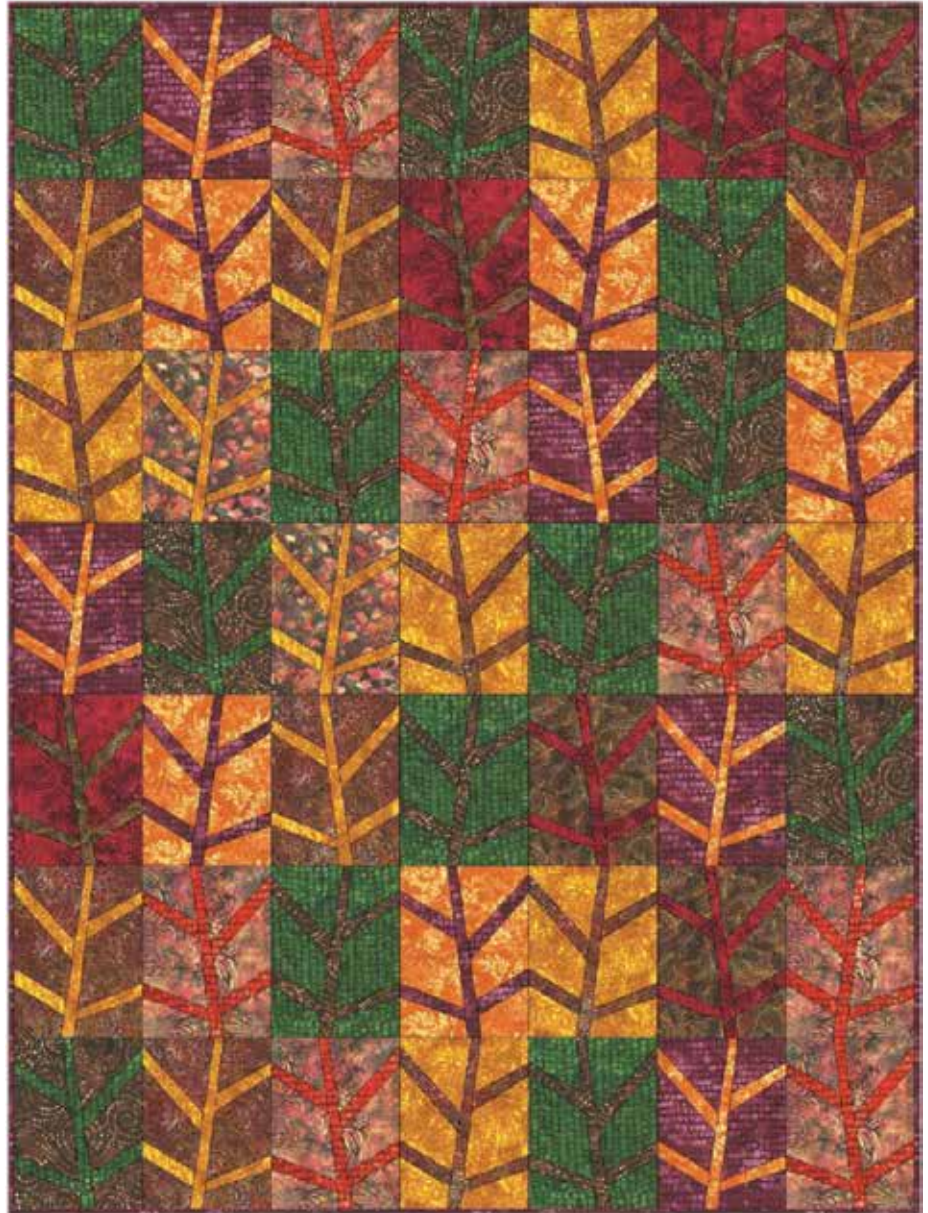

INTERMEDIATE | 1 DAY CLASS

TANGLED TWIGS

Finished Quilt: 42" x 56"

Quilt design by Lizard Creek Quilting, featuring Hoffman Bali Batiks, the Harvest Helpings collection.

In honor of the richness and warmth of Autumn, this Paper Pieced Quilt brings a smile to all.

Lizard Creek Quilting 

S2354 460-Squash

S2355 38-Burgundy

S2355 60-Hunter

S2355 403-Cherry

S2356 389-Paprika

S2358 634-Global Spice

S2359 253-Havana

S2363 5-Red

S2366 460-Squash

S2376 634-Global Spice

S2378 180-Walnut

FABRICS	1 KIT	10 KITS	FABRICS	1 KIT	10 KITS
S2354 460-Squash	1 Yard	1 Bolt	S2359 253-Havana	1 Yard	1 Bolt
S2355 38-Burgundy	1 1/2 Yds.*	1 Bolt	S2363 5-Red	5/8 Yard	1 Bolt
S2355 60-Hunter	1 Yard	1 Bolt	S2366 460-Squash	1 1/4 Yds.	1 Bolt
S2355 403-Cherry	5/8 Yard	1 Bolt	S2376 634-Global Spice	1/2 Yard	1 Bolt
S2356 389-Paprika	1 Yard	1 Bolt	S2378 180-Walnut	5/8 Yard	1 Bolt
S2358 634-Global Spice	3/4 Yard	1 Bolt			