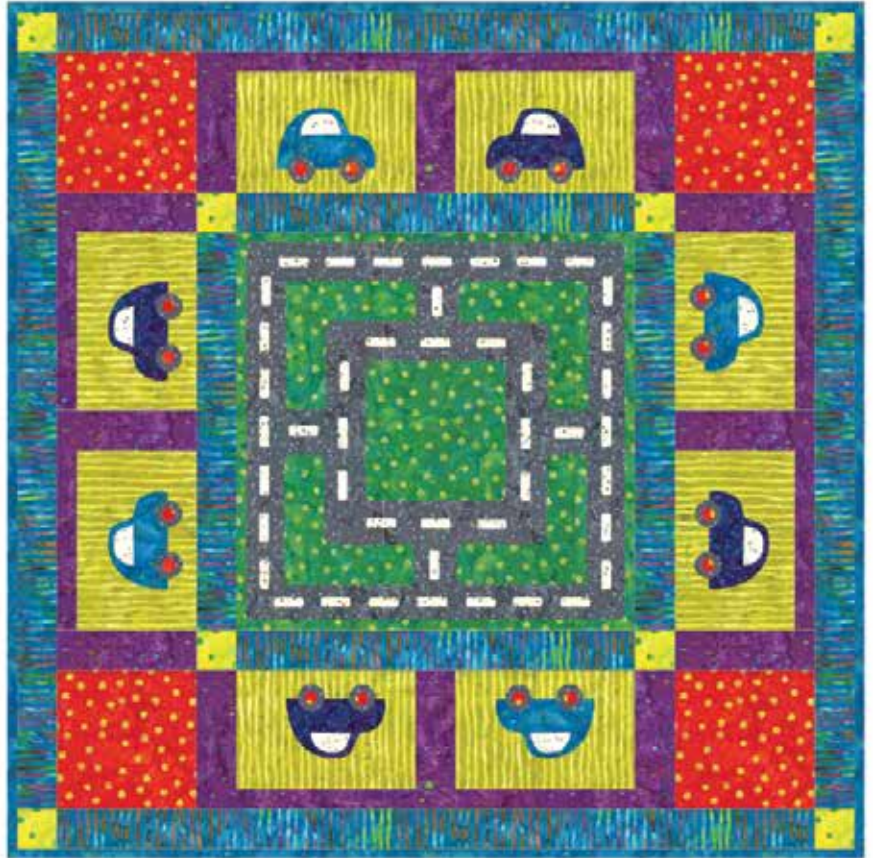

ADVANCED BEGINNER | 1 DAY CLASS

THE PLAY VILLAGE

Finished Quilt: 42" x 42"

Quilt design by The Gourmet Quilter, featuring 100's & 1000's by Susan Claire, The Gourmet Quilter, for Hoffman CA Fabrics Bali Batiks.

Make your own play mat so you can settle into a fun session of village play anywhere! Instructions for 3D houses included!

T2417 422-Kiwi

T2417 477-Shaved Ice

T2418 440-Liquorice

T2418 608-Macaron

T2419 13-Orange

T2419 71-Lime

T2419 124-Lemon

T2420 45-Grape

T2420 477-Shaved Ice

T2421 346-Huckleberry

T2421 82-Banana

T2421 410-Earl Grey

FABRICS	1 KIT	24 KITS	FABRICS	1 KIT	24 KITS
T2417 422-Kiwi	5/8 Yard	1 Bolt	T2419 124-Lemon	1/8 Yard	1 Bolt
T2417 477-Shaved Ice	5/8 Yard*	1 Bolt	T2420 45-Grape	1/2 Yard	1 Bolt
T2418 440-Liquorice (bag)	1/2 Yard	1 Bolt	T2420 477-Shaved Ice	1/2 Yard	1 Bolt
T2418 608-Macaron (bag)	1/2 Yard	1 Bolt	T2421 82-Banana	1/8 Yard	1 Bolt
T2419 13-Orange	3/8 Yard	1 Bolt	T2421 346-Huckleberry	1/4 Yard	1 Bolt
T2419 71-Lime	5/8 Yard	1 Bolt	T2421 410-Earl Grey	5/8 Yard	1 Bolt