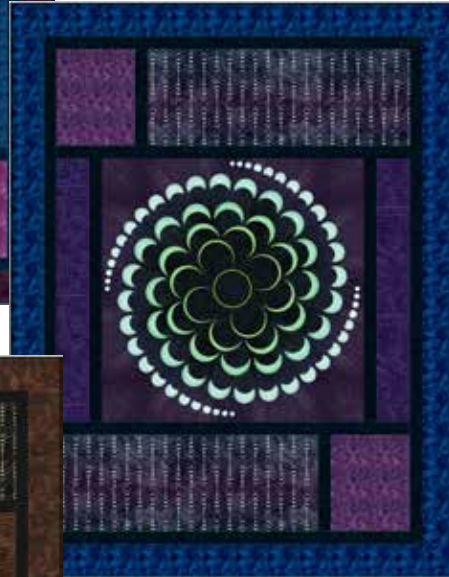

BEGINNER | 1 DAY CLASS

THROUGH THE WOODS

Finished Size: 69" x 89"

Quilt design by Quilting Renditions, featuring Dream Big Eclipse, a Hoffman Spectrum Digital Print collection.

A stunning fabric combination full of interest, this quilt will take you straight to the eclipse of wonder.

Ambrosia

Aurora

Onyx

AMBROSIA

W5449 733-Ambrosia

W5450 733-Ambrosia

885 14-Purple

885 558-Lupine

1895 14-Purple

1895 682-Deep Blue

AURORA

W5449 532-Aurora

W5450 532-Aurora

R2284 631-Aubergine

885 437-Pansy

1895 230-Sapphire

1 Bolt

1895 14-Purple

885 437-Pansy

1895 573-Pecan

1/2 Yard

1 Bolt

1895 682-Deep Blue

1895 703-Deep Teal