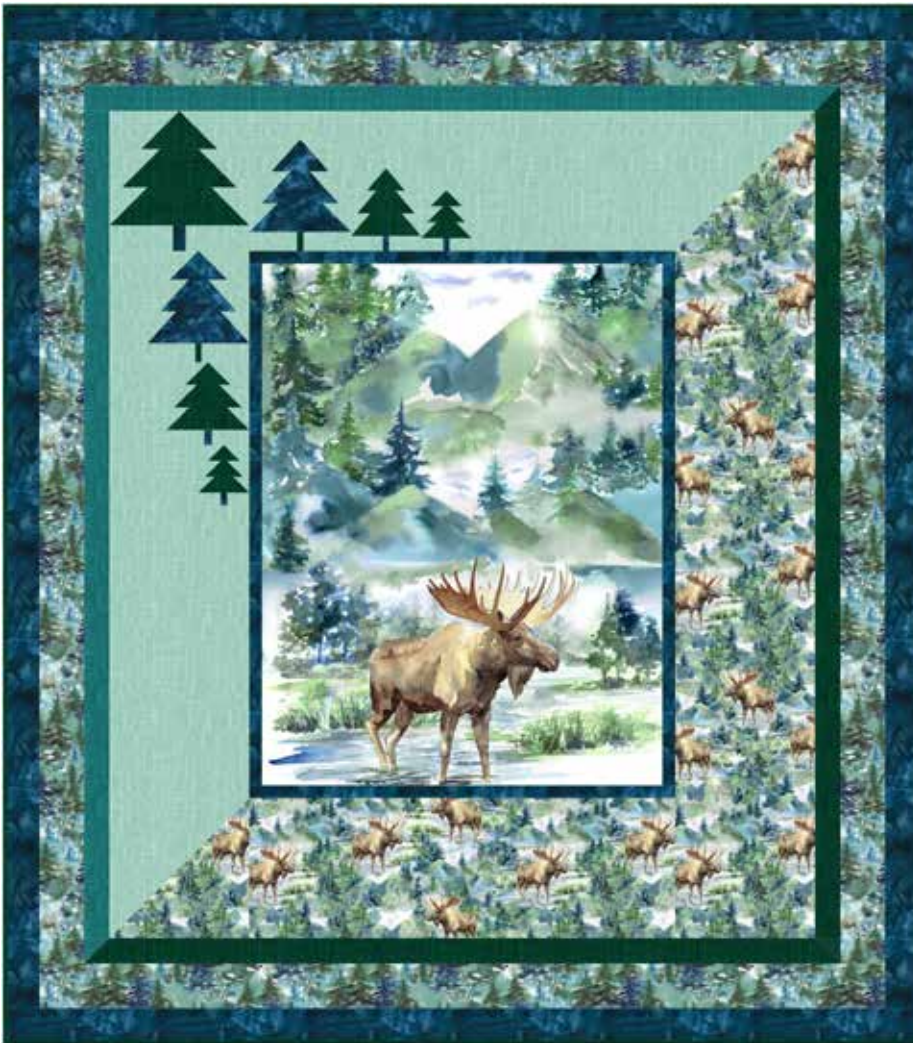

# TRAIL MIX

Finished Quilt 72" x 81"

Quilt design by The Fabric Addict, featuring Cabin In the Woods, a Hoffman Spectrum Digital Print collection.

Here we have the perfect framework in this brilliant arrangement, shining a light on this scenic work of art.

1895 19-Navy

S4705 21-Teal

S4705 60-Hunter

S4705 74-Mint

V5223 44-Forest

V5255 367-Aspen

V5256 367-Aspen

FABRICS	1 KIT	7 KITS
1895 19-Navy	1 1/2 Yards	1 Bolt
S4705 21-Teal	1/2 Yard	1 Bolt
S4705 60-Hunter	1 1/2 Yards*	1 Bolt
S4705 74-Mint	1 1/2 Yards	1 Bolt
V5223 44-Forest	2 Yards	1 Bolt
V5255 367-Aspen	1 Panel	1 Bolt
V5256 367-Aspen	1 3/4 Yards	1 Bolt