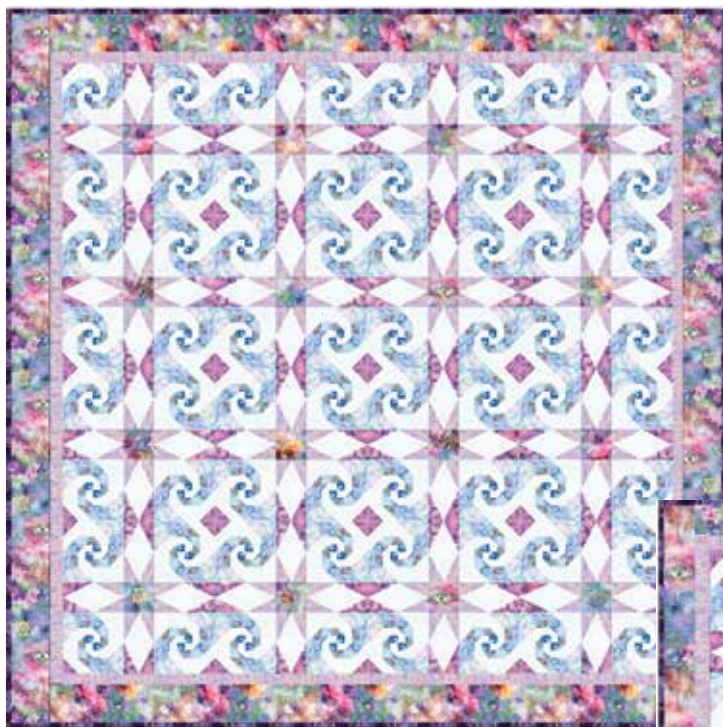

TRANQUILITY

Finished Queen Quilt: 93" x 93"
Finished Twin Quilt: 73" x 73"
Finished Runner: 39" x 69"

Quilt design by Quilted Garden Designs, featuring Luminous Love, a Hoffman Spectrum Digital Print collection.

Jenice loves this collection so much, she drafted the project in 3 sizes!! "The Luminous Love line is so pretty!"

Queen

Twin

Runner

885 536-Aquarius

U5109 170-Meadow

U5114 132-Opal

U5117 667-Light Bright

U5119 81-Violet

U5120 16-Sky

U5121 91-Amethyst

FABRICS	QUEEN	TWIN	RUNNER
885 536-Aquarius	3 7/8 Yards	2 Yards	1 Yard
U5109 170-Meadow	1 2/3 Yards	1 1/4 Yards	2/3 Yard
U5114 132-Opal	1 Yard	7/8 Yard	5/8 Yard
U5117 667-Light Bright	1 1/2 Yards	1 Yard	1/2 Yard
U5119 81-Violet	2/3 Yard*	5/8 Yard*	2/8 Yard*
U5120 16-Sky	1 1/8 Yards	3/4 Yard	3/8 Yard
U5121 91-Amethyst	1 Yard	2/3 Yard	3/8 Yard