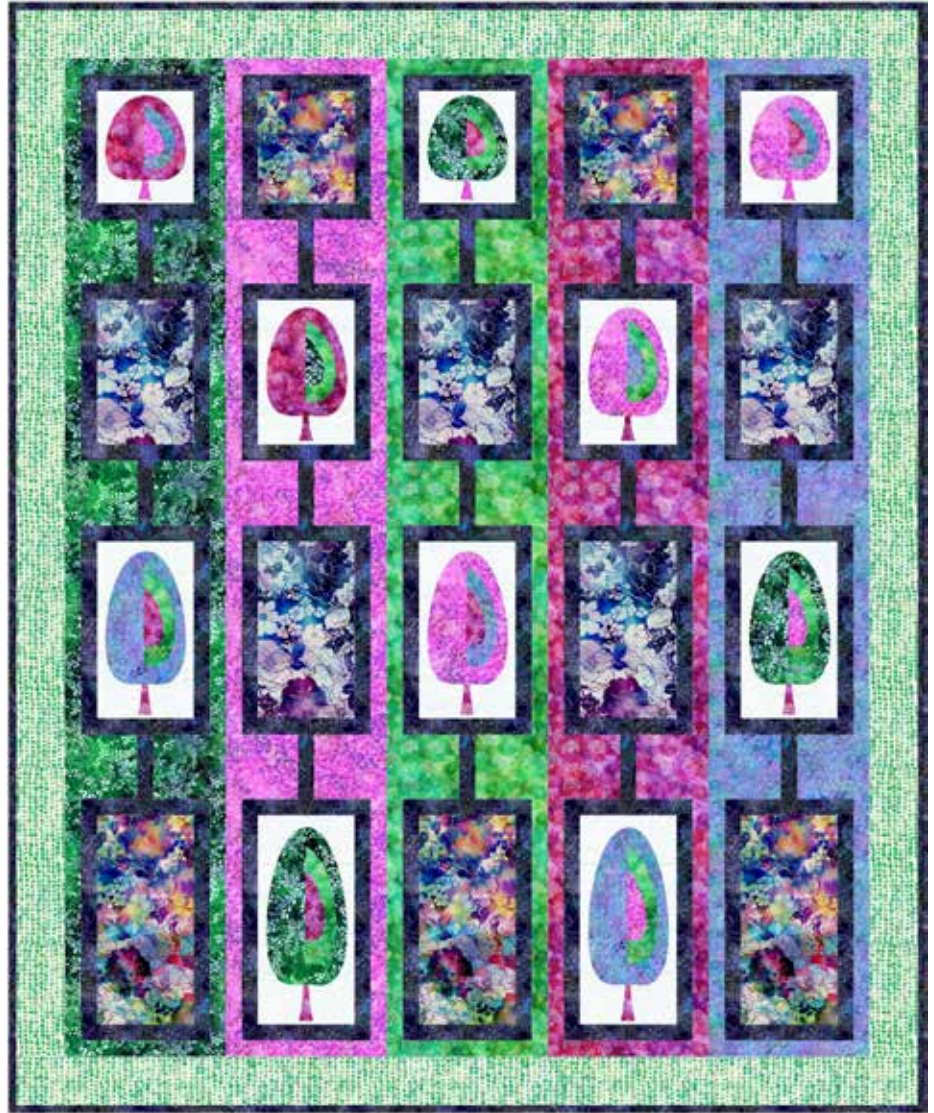

ADVANCED BEGINNER | 1 DAY CLASS

TREES IN THE MEADOW

Finished Quilt: 56" x 68"

Quilt design by The Gourmet Quilter, featuring Springtime Romance, a Hoffman Spectrum Digital Print collection.

Frolic in this Springtime meadow full of fresh blooms and trees galore!

S2355 178-Leaf

T4880 81-Violet

T4880 145-Spring

T4881 170-Meadow

T4882 23-Fuchsia

T4882 F71-French Lime

T4883 537-Blacklight

T4884 352-Lilly

T4884 482-Cotton Candy

885 536-Aquarius

FABRICS	1 KIT	10 KITS	FABRICS	1 KIT	10 KITS
S2355 178-Leaf	3/4 Yard	1 Bolt	T4882 F71-French Lime	5/8 Yard	1 Bolt
T4880 81-Violet	3/8 Yard	1 Bolt	T4883 537-Blacklight	1 1/2 Yds*	1 Bolt
T4880 145-Spring	1/2 Yard	1 Bolt	T4884 352-Lilly	5/8 Yard	1 Bolt
T4881 170-Meadow	5/8 Yard	1 Bolt	T4884 482-Cotton Candy	5/8 Yard	1 Bolt
T4882 23-Fuchsia	5/8 Yard	1 Bolt	885 536-Aquarius	3/4 Yard	1 Bolt