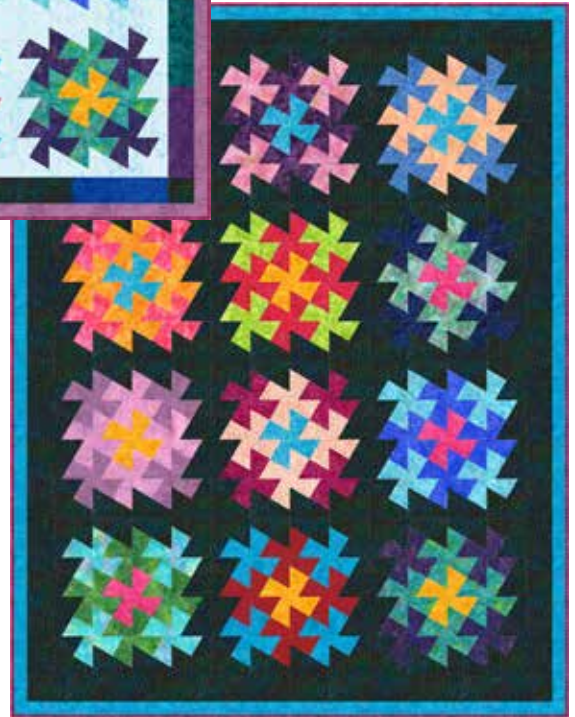

INTERMEDIATE | 1 DAY CLASS

TRIPLE TWISTER

Finished Quilt 42" x 54"

Quilt design by Quilt Moments, featuring our NEW 885 Spectrum Bali Cracker.

Patchworks answer to the Granny Square! New ways to use the Lil' Twister and Twister tools!

Light Background

Dark Background

LIGHT
COLORWAY

DARK
COLORWAY

885 BC 657-Spectrum

885 657-Spectrum

885 223-Orchid

885 593-August

885 706-Bougainvillea

1895 504-Montego

1895 4-Black

PURCHASE PATTERN
QuiltMoments.com

PLACEMENT	LIGHT BACKGROUND FABRICS	DARK BACKGROUND FABRICS	1 KIT	12 KITS
Pinwheels	885 BC 657-Spectrum	885 BC 657-Spectrum	1 Cracker	2 Boxes
1st Border	Scrappy Border	885 657-Spectrum	Dark: 1/2 Yd; Light: Cracker Leftovers	1 Bolt
2nd Border	885 223-Orchid	885 593-August	3/8 Yard	1 Bolt
Binding	885 706-Bougainvillea	885 706-Bougainvillea	1/2 Yard*	1 Bolt
Background	1895 504-Montego	1895 4-Black	2 1/4 Yards	2 Bolts