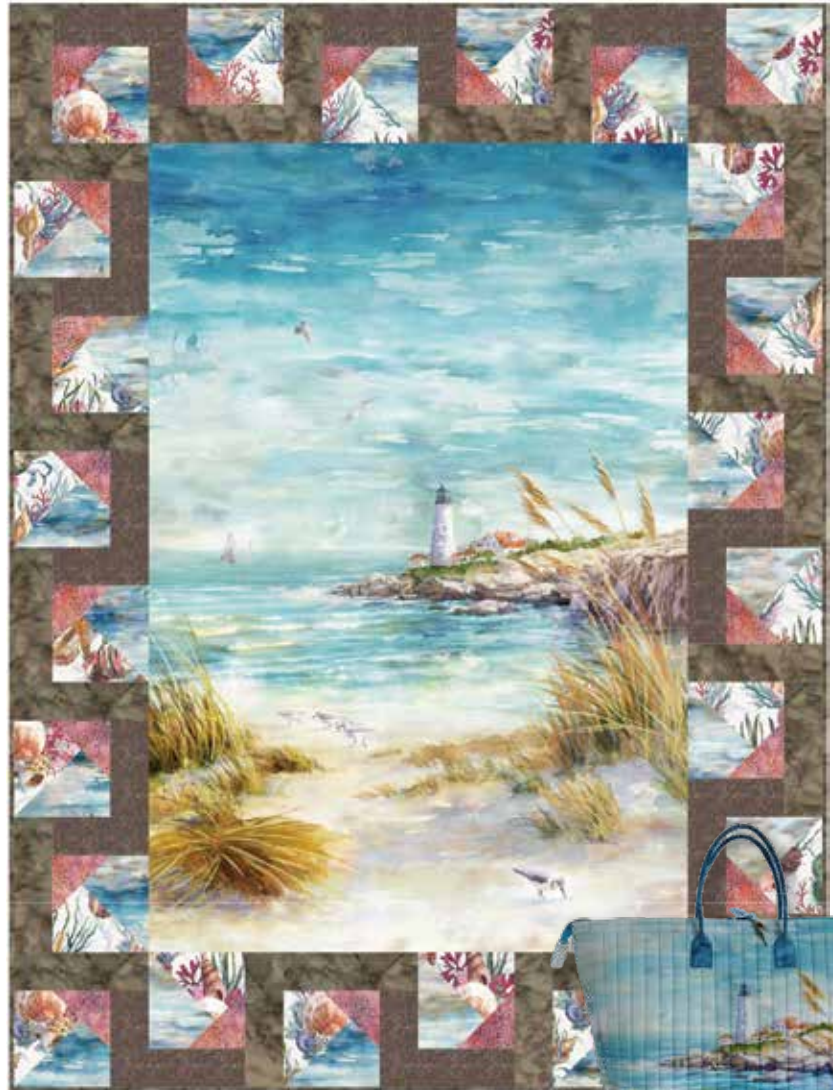

# VILLAGE

Finished Quilt: 42" x 56"

Quilt design by Bear Hug Quiltworks, featuring Shoreline Stories, a Hoffman Spectrum Digital Print collection.

Enjoy your favorite coastline cottage view by simply cuddling up with this quilt.

S4798 484-Seaside

S4801 290-Seahorse

S4804 D7-Dusty Blue

885 416-Marmalade

1895 80-Taupe

1895 305-Gravel

PURCHASE PATTERN  
[BearHugQuiltworks.com](http://BearHugQuiltworks.com)

BEAR HUG QUILTWORKS

Happy Hauler AT640  
by Aunties Two

FABRICS	1 KIT	12 KITS
S4798 484-Seaside	1 Panel	1 Bolt
S4801 290-Seahorse	5/8 Yard	1 Bolt
S4804 D7-Dusty Blue	5/8 Yard	1 Bolt
885 416-Marmalade	3/8 Yard	1 Bolt
1895 80-Taupe	1 1/8 Yards*	1 Bolt
1895 305-Gravel	1/2 Yard	1 Bolt