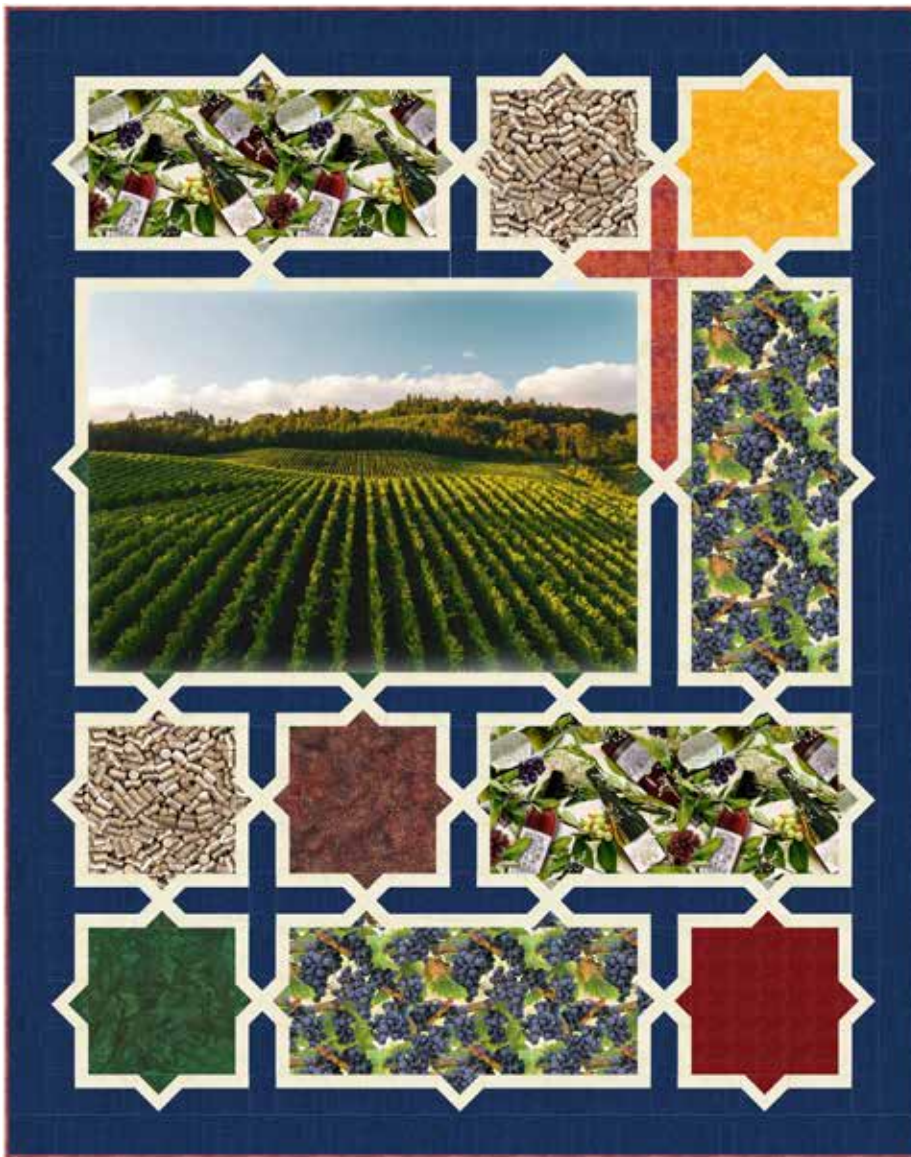

VINEYARD LABYRINTH

Finished Quilt: 68" x 85"

Quilt design by Quilt Fox Design, featuring Through the Vines, a Hoffman Spectrum Digital Print collection.

A flavorful quilt full of fresh points and fresh blends of your favorite wines.

885 66-Autumn

1895 116-Harvest

885 150-Sunflower

1895 141-Pine

FABRICS	1 KIT	10 KITS	FABRICS	1 KIT	10 KITS
R2284 531-Papyrus	1 3/8 Yds.	1 Bolt	T4965 A25-Antique Beige	3/4 Yard	1 Bolt
S4705 18-Royal	2 3/8 Yds.	2 Bolts	885 66-Autumn	1 Yard*	1 Bolt
T4878 492-Breeze	1/8 Yard	1 Bolt	885 150-Sunflower	3/8 Yard	1 Bolt
T4962 545-Vineyard	1 Panel	1 Bolt	885 372-Saddle	3/8 Yard	1 Bolt
T4963 50-Wine	3/4 Yard	1 Bolt	1895 116-Harvest	3/8 Yard	1 Bolt
T4964 45-Grape	1 Yard	1 Bolt	1895 141-Pine	3/8 Yard	1 Bolt